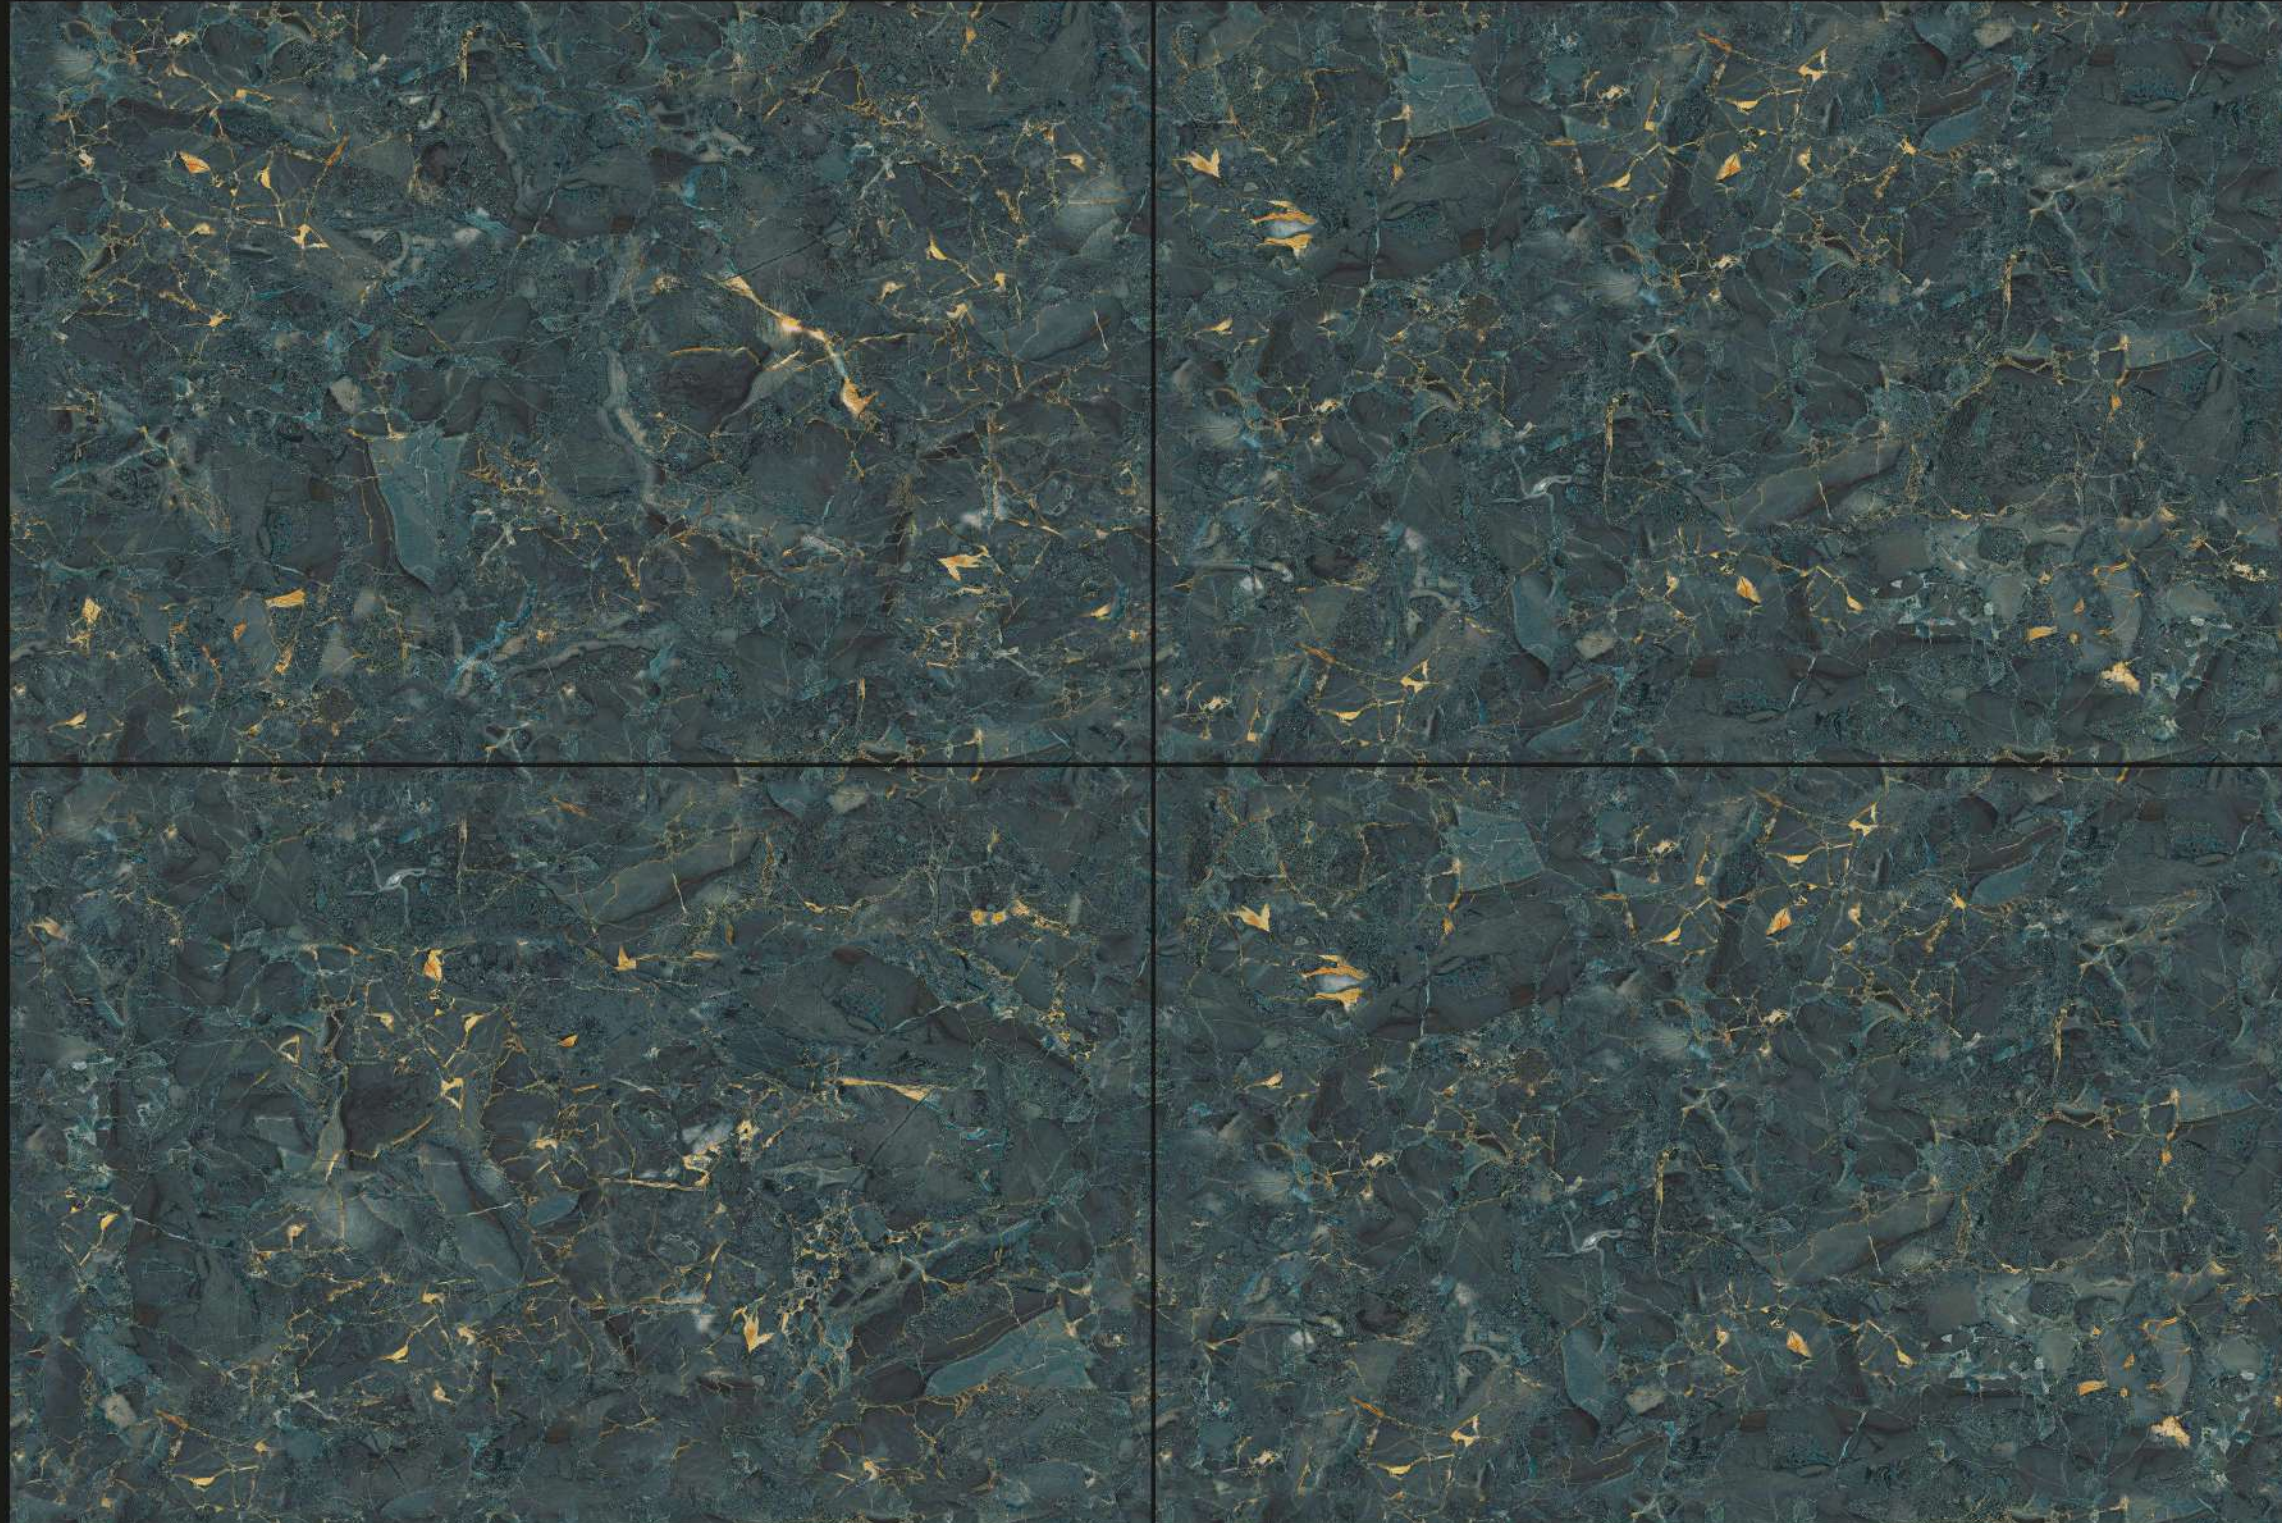

HI GLOSS
COLLECTION

LONIX®
ARTISTIC MARMOREUS

EL_NAIROBI
GREEN

FINISH : HI GLOSSY

SIZE : 800X1200MM

THICKNESS : 9MM

RANDOM : 4