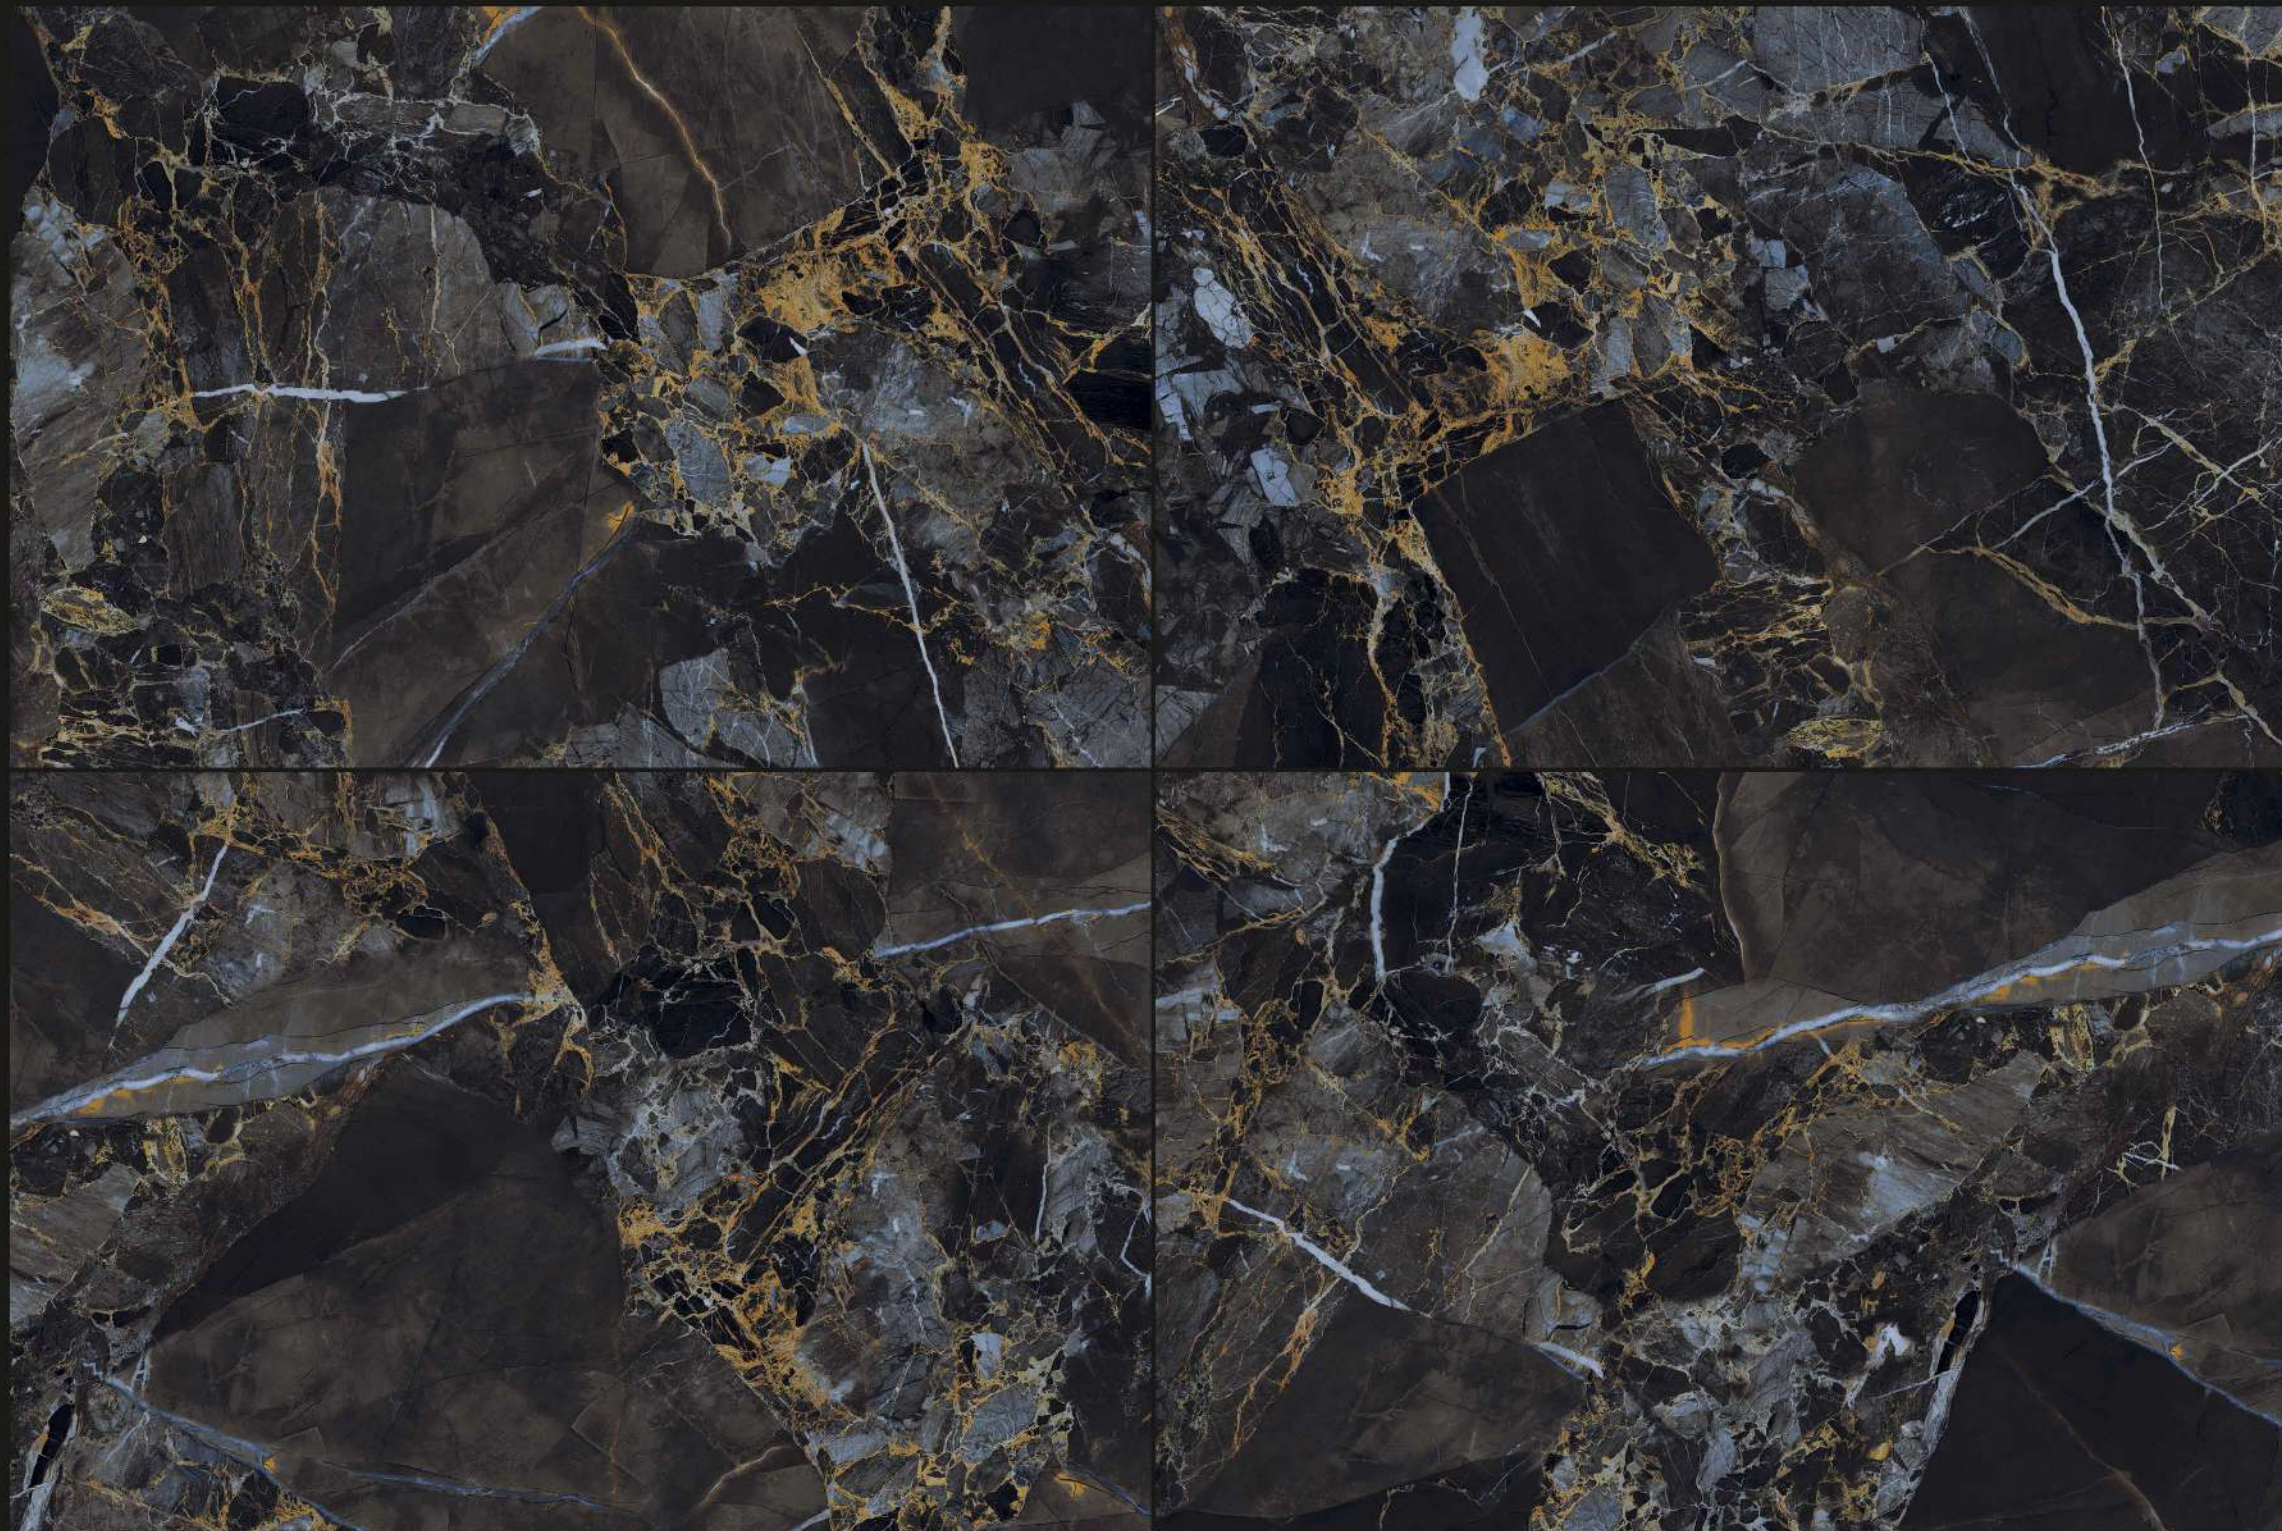

HI GLOSS
COLLECTION

LONIX[®]
ARTISTIC MARMOREUS

MARPOLO
BLACK

FINISH : HI GLOSSY

SIZE : 800X1200MM

THICKNESS : 9MM

RANDOM : 4

HI GLOSS
COLLECTION