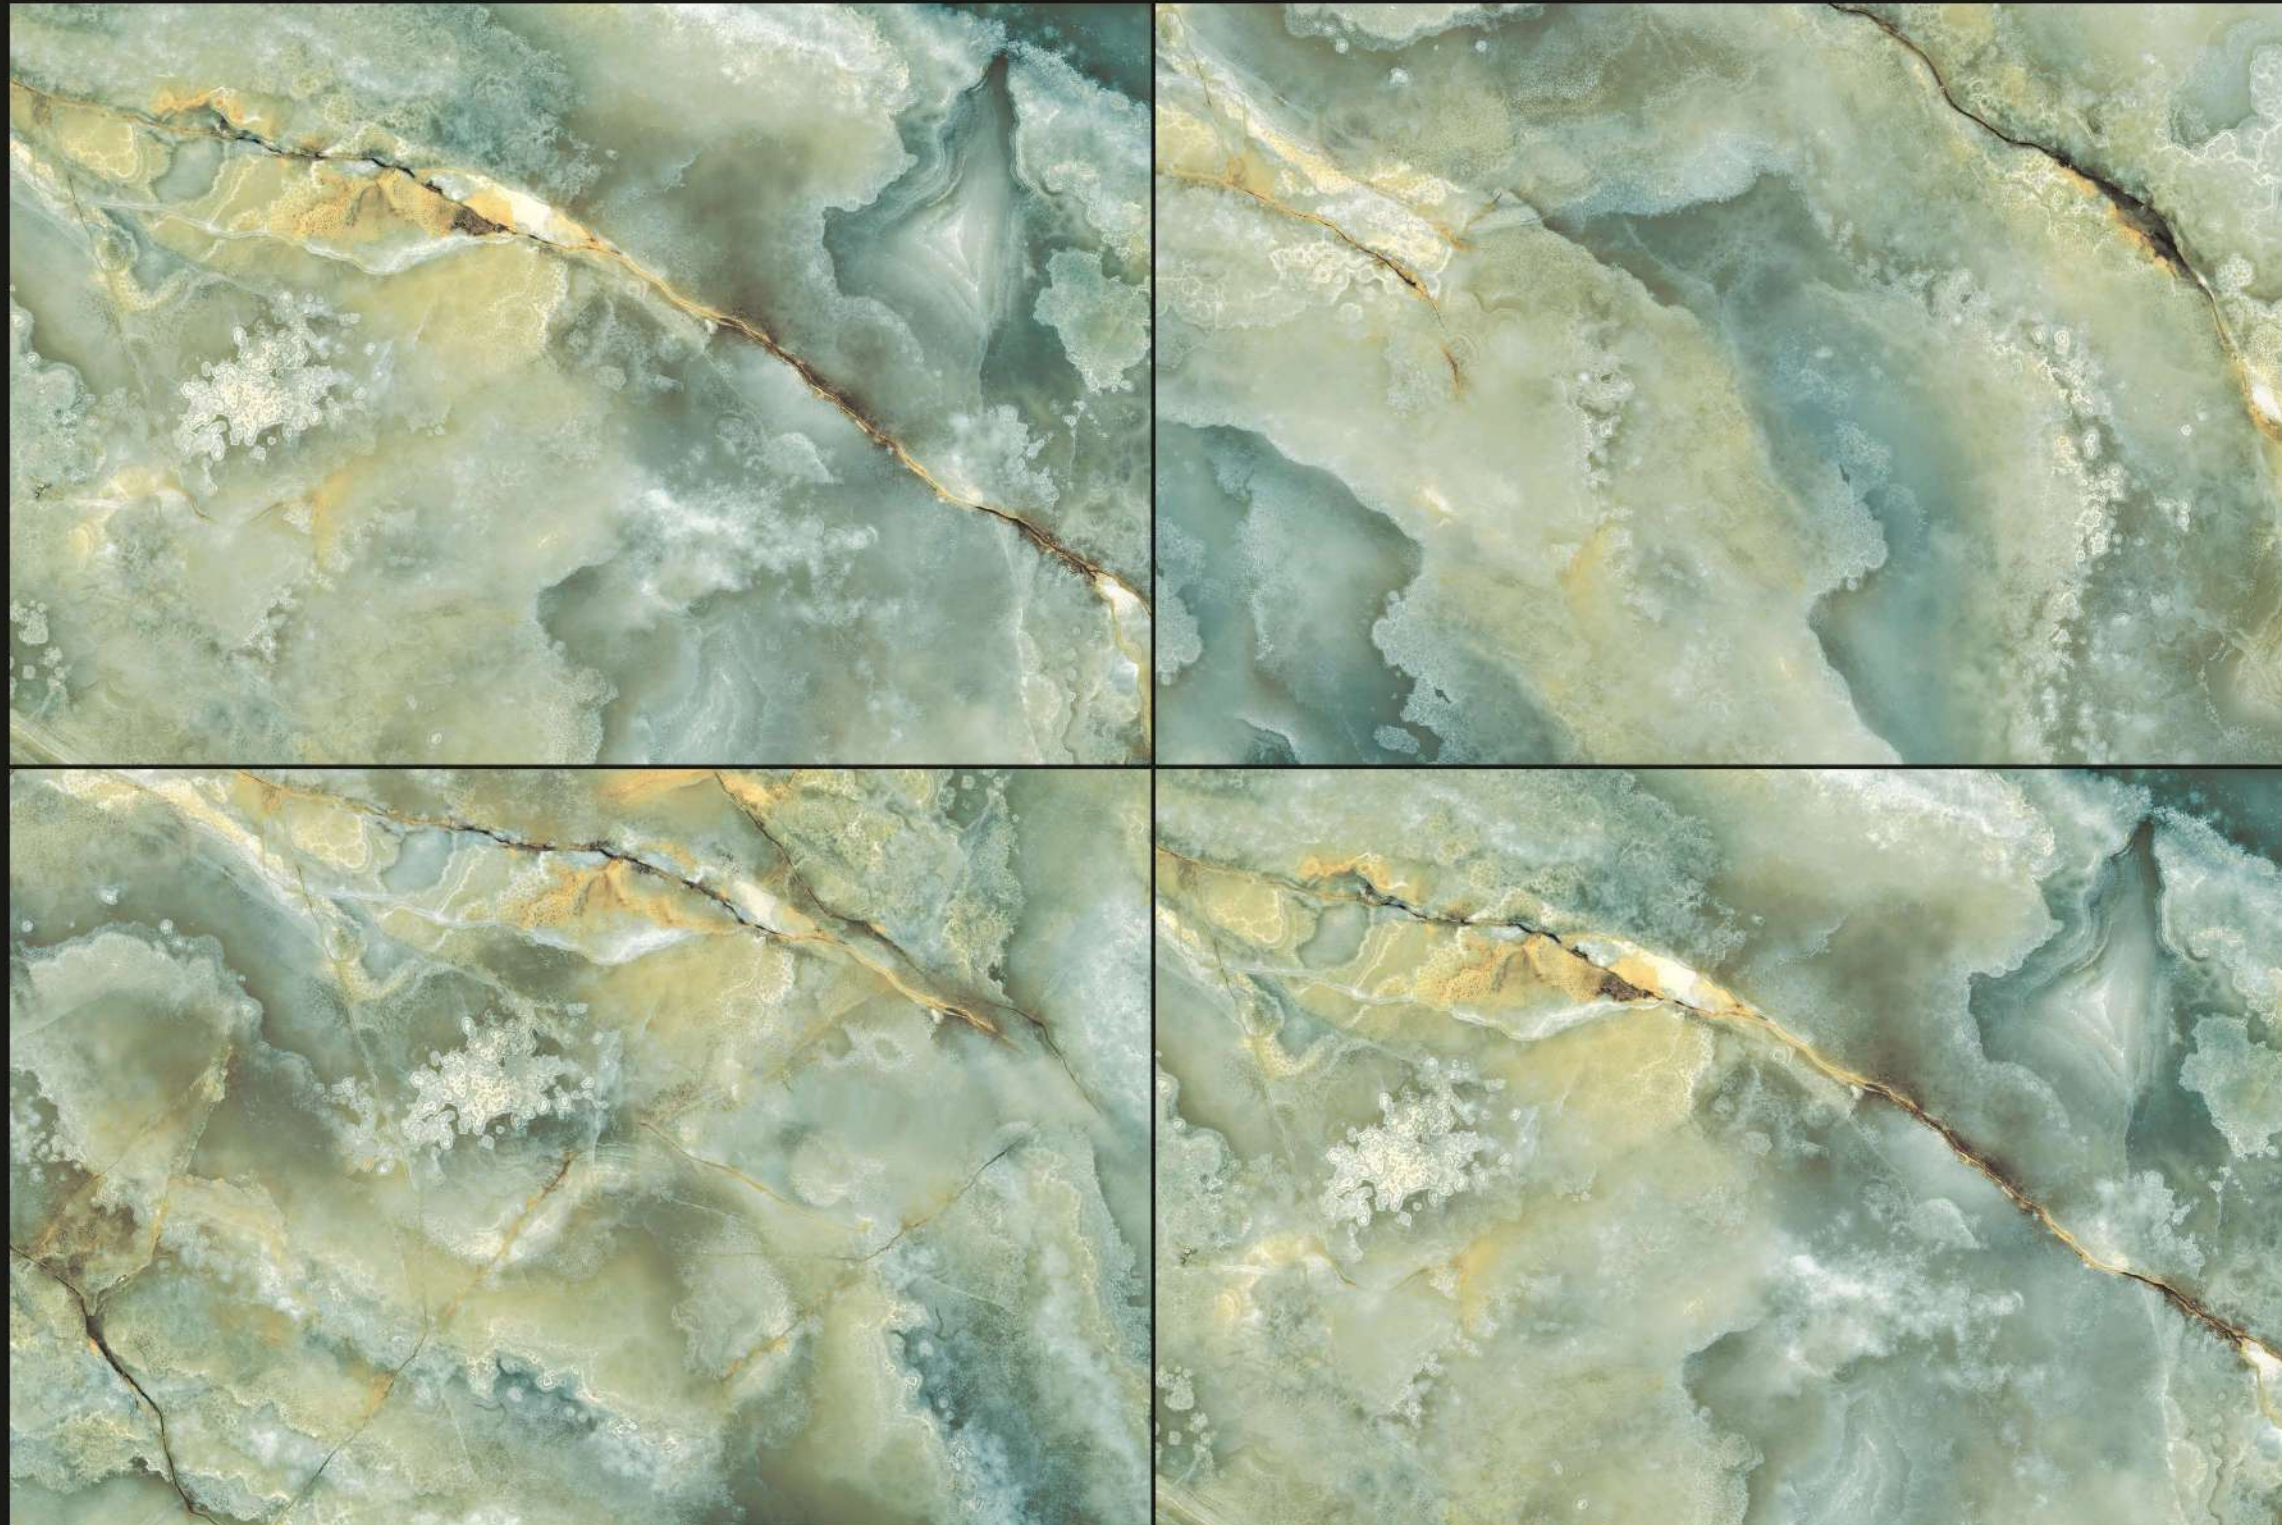

HI GLOSS
COLLECTION

LONIX®
ARTISTIC MARMOREUS

ONYX
AQULO

FINISH : HI GLOSSY

SIZE : 800X1200MM

THICKNESS : 9MM

RANDOM : 3