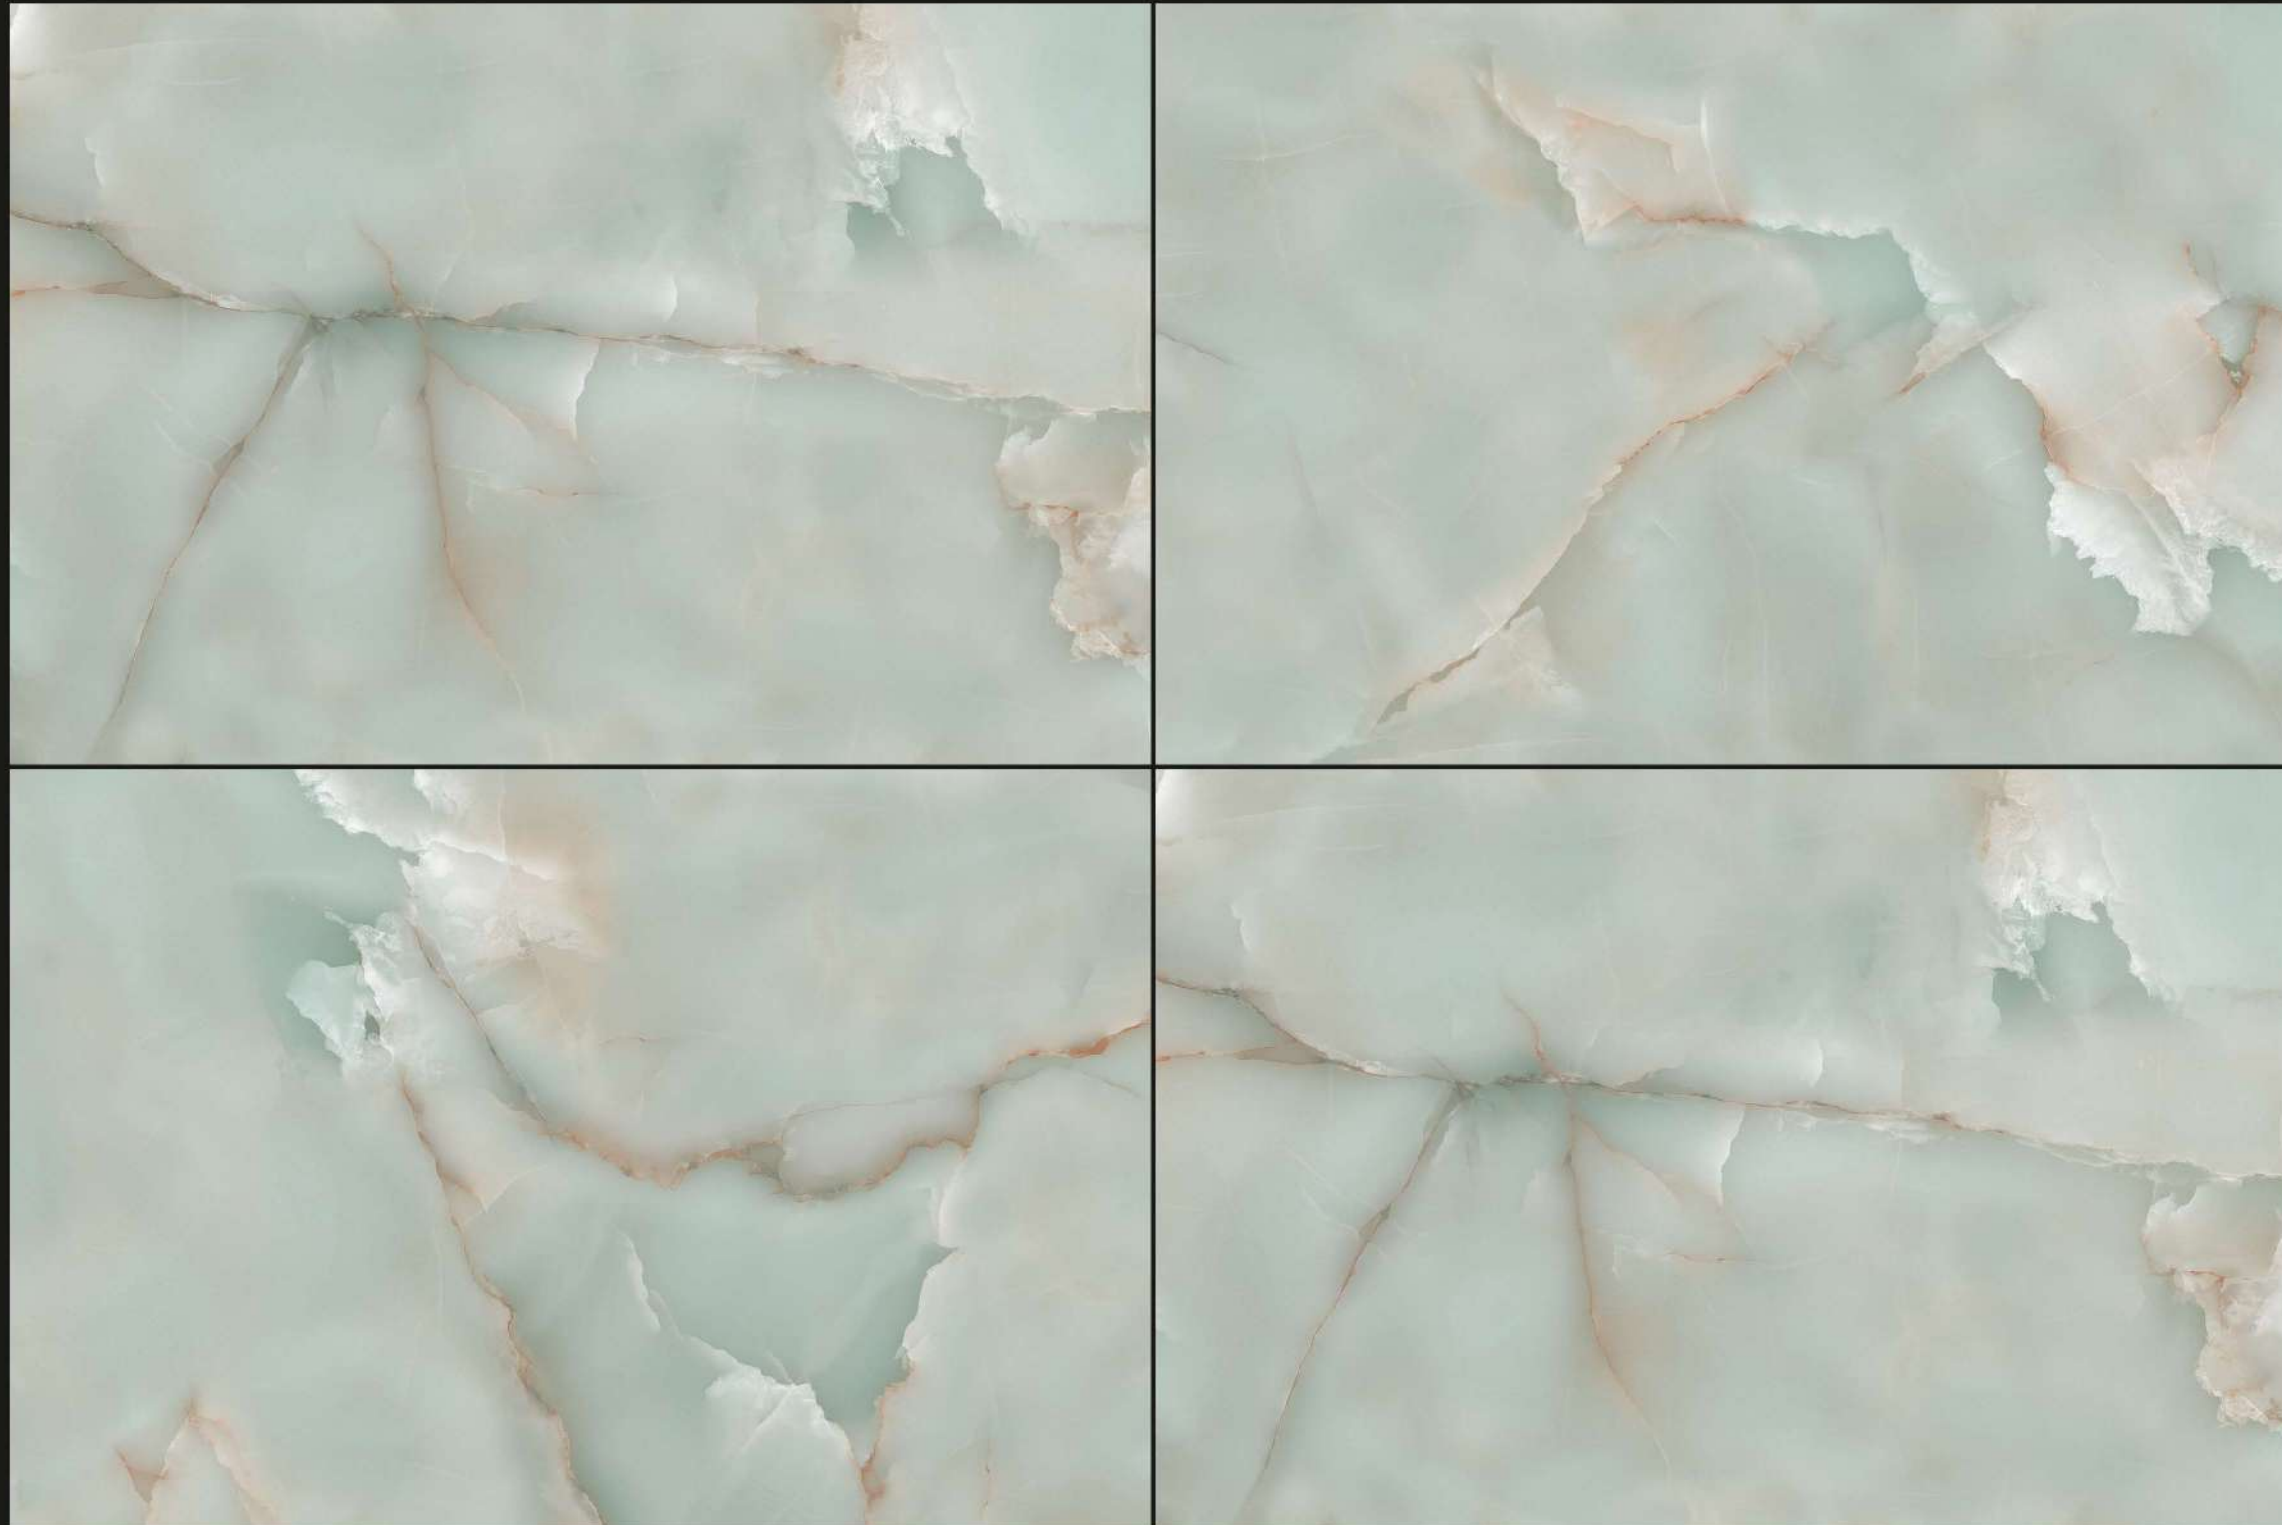

HI GLOSS
COLLECTION

LONIX®
ARTISTIC MARMOREUS

CLAUDIA
AQUA

FINISH : HI GLOSSY

SIZE : 800X1200MM

THICKNESS : 9MM

RANDOM : 3