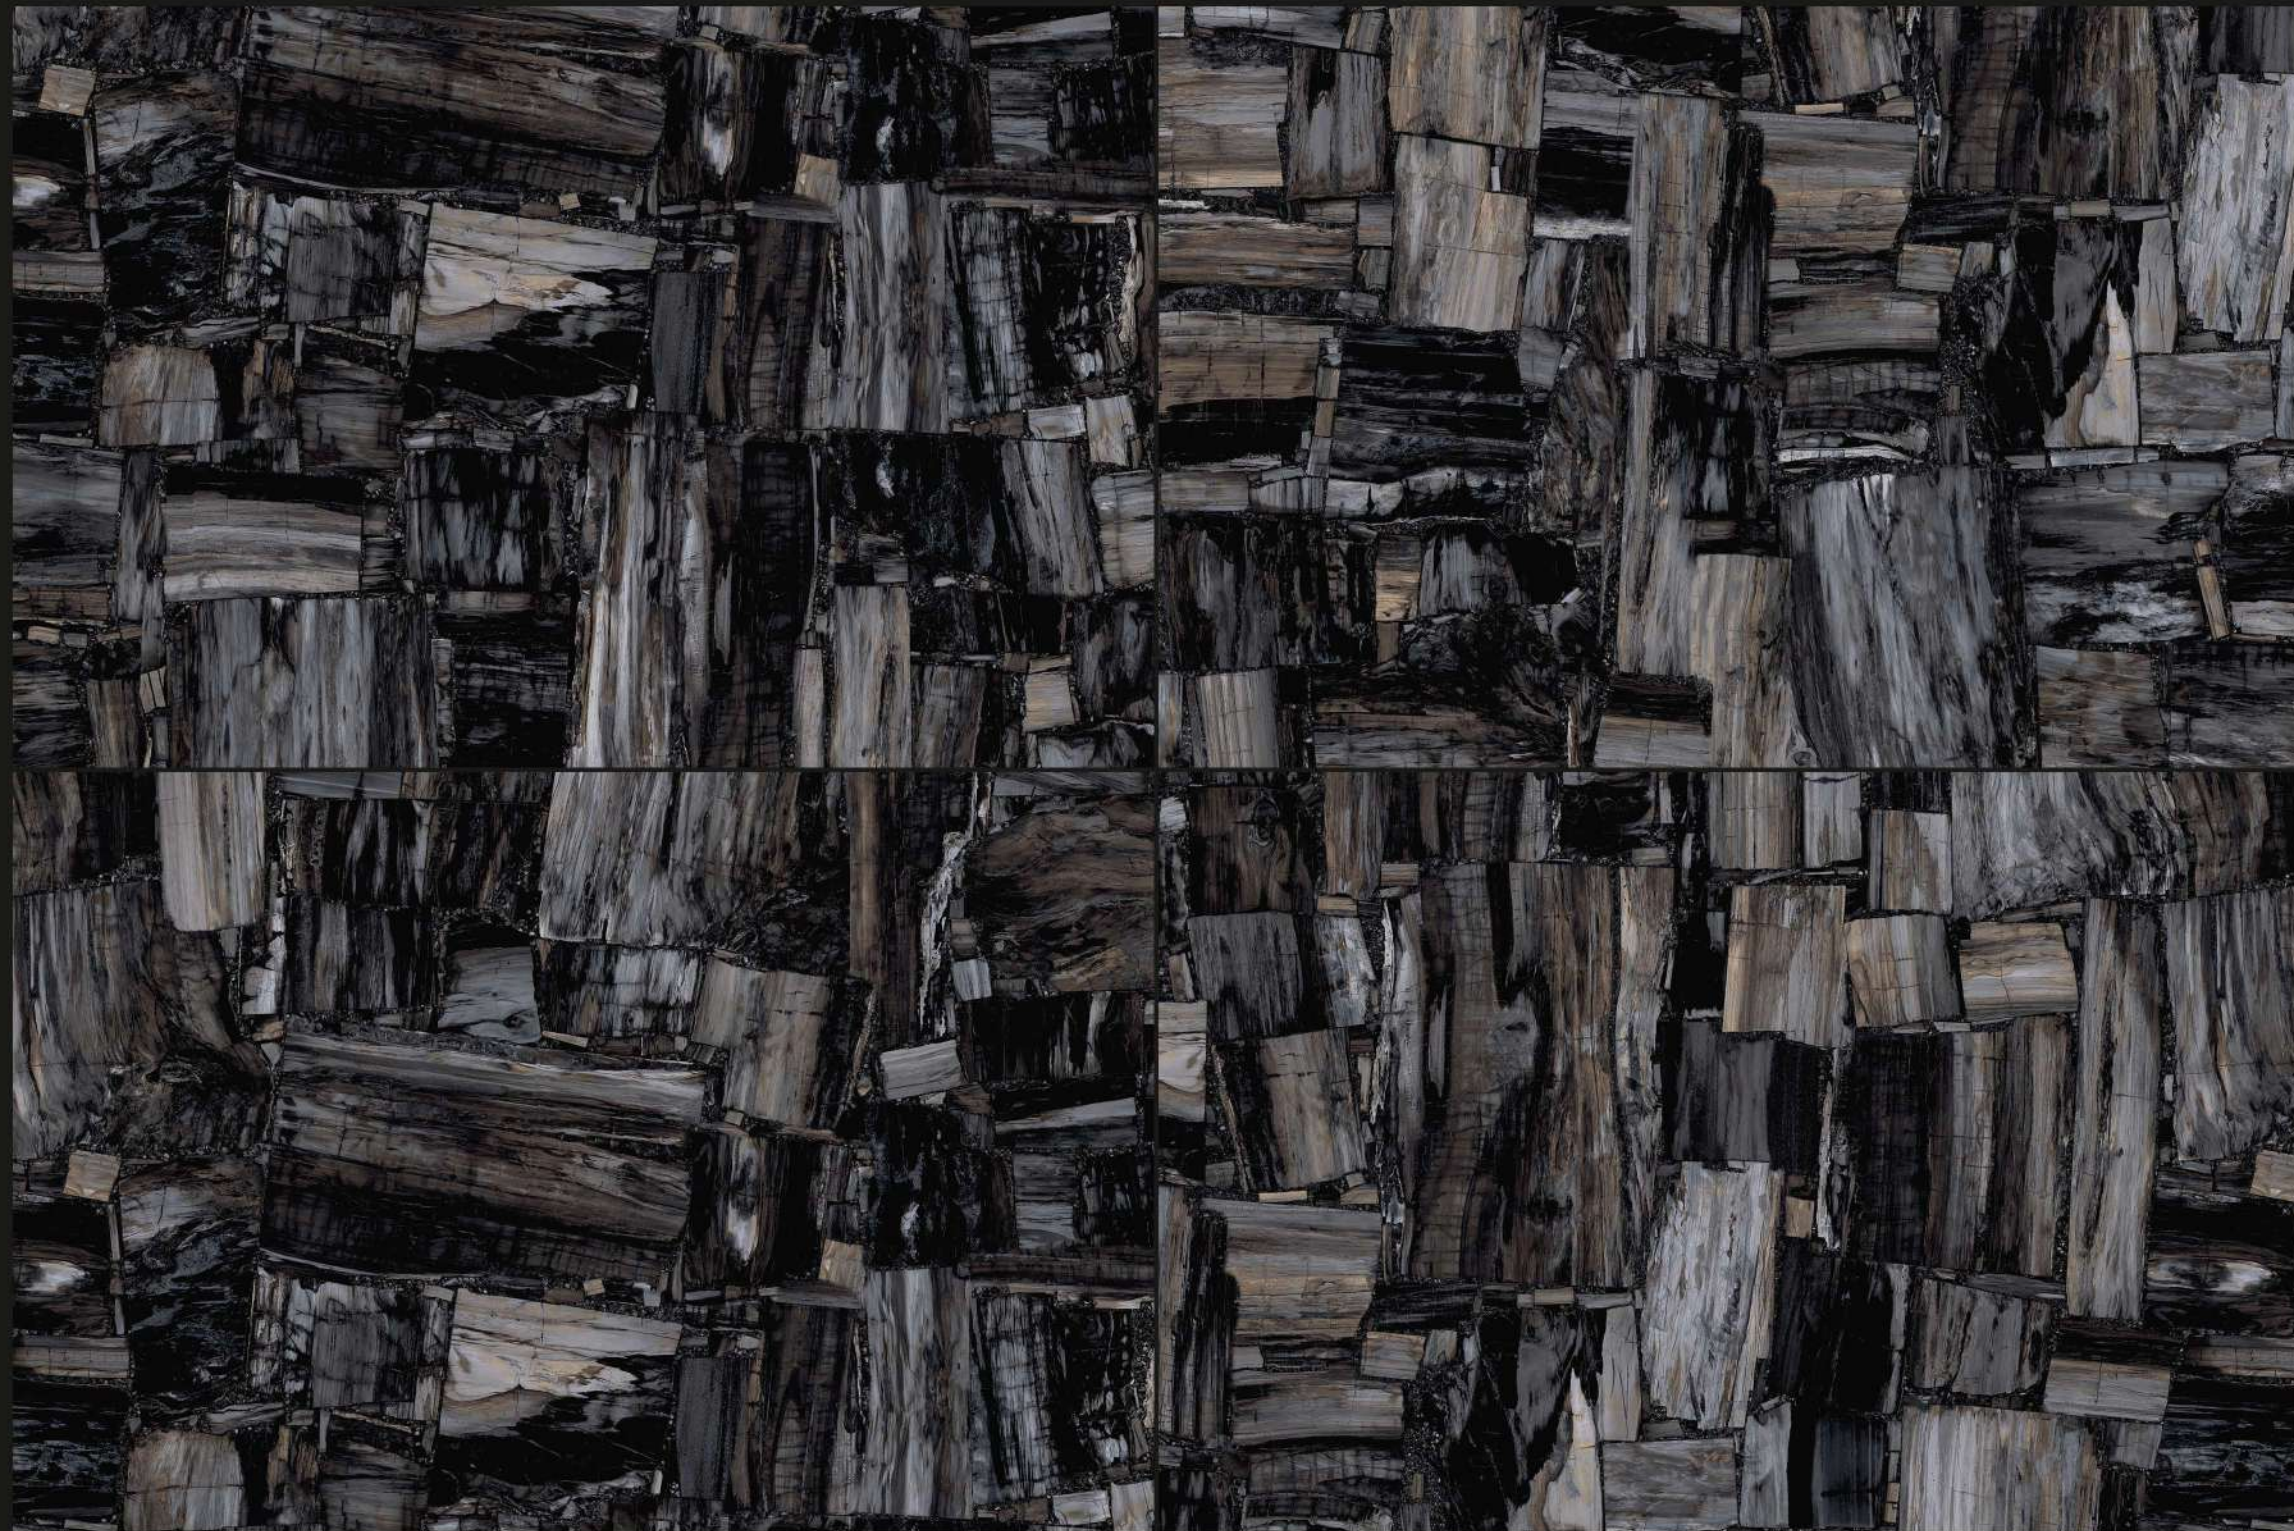

HI GLOSS
COLLECTION

LONIX[®]
ARTISTIC MARMOREUS

EXINGTON
BLACK

FINISH : HI GLOSSY

SIZE : 800X1200MM

THICKNESS : 9MM

RANDOM : 4

HI GLOSS
COLLECTION