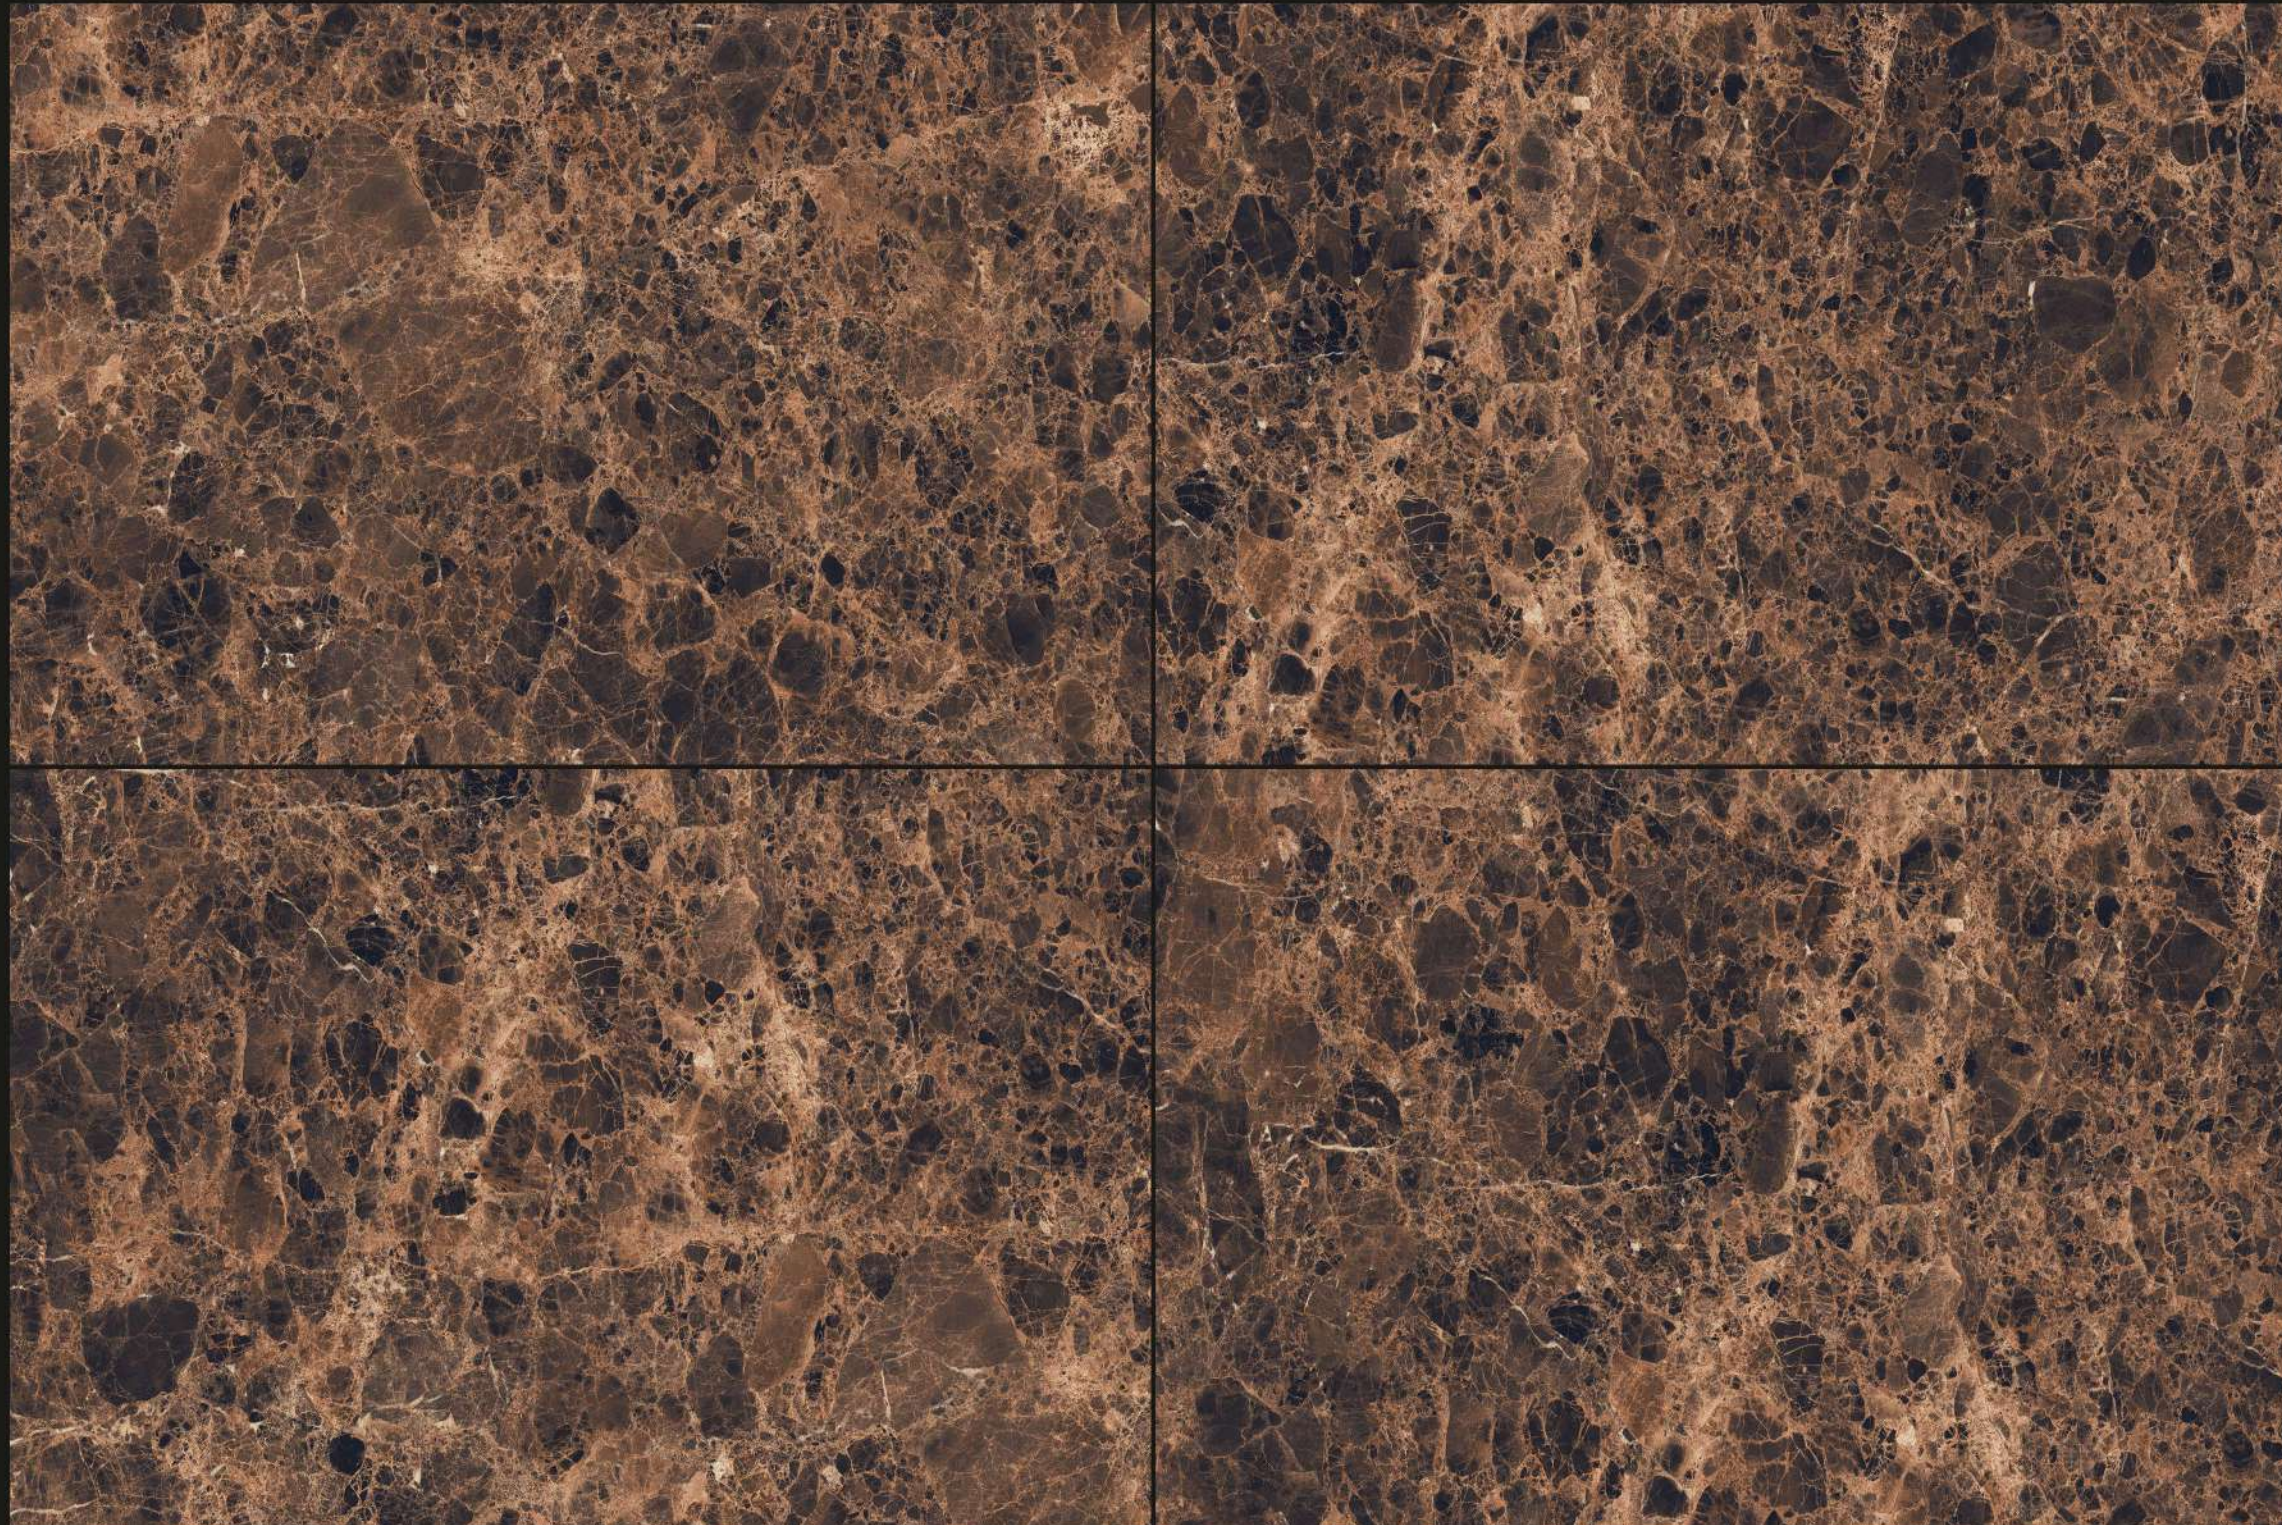

HI GLOSS
COLLECTION

LONIX®
ARTISTIC MARMOREUS

EMPARADOR
BROWN

FINISH : HI GLOSSY

SIZE : 800X1200MM

THICKNESS : 9MM

RANDOM : 4