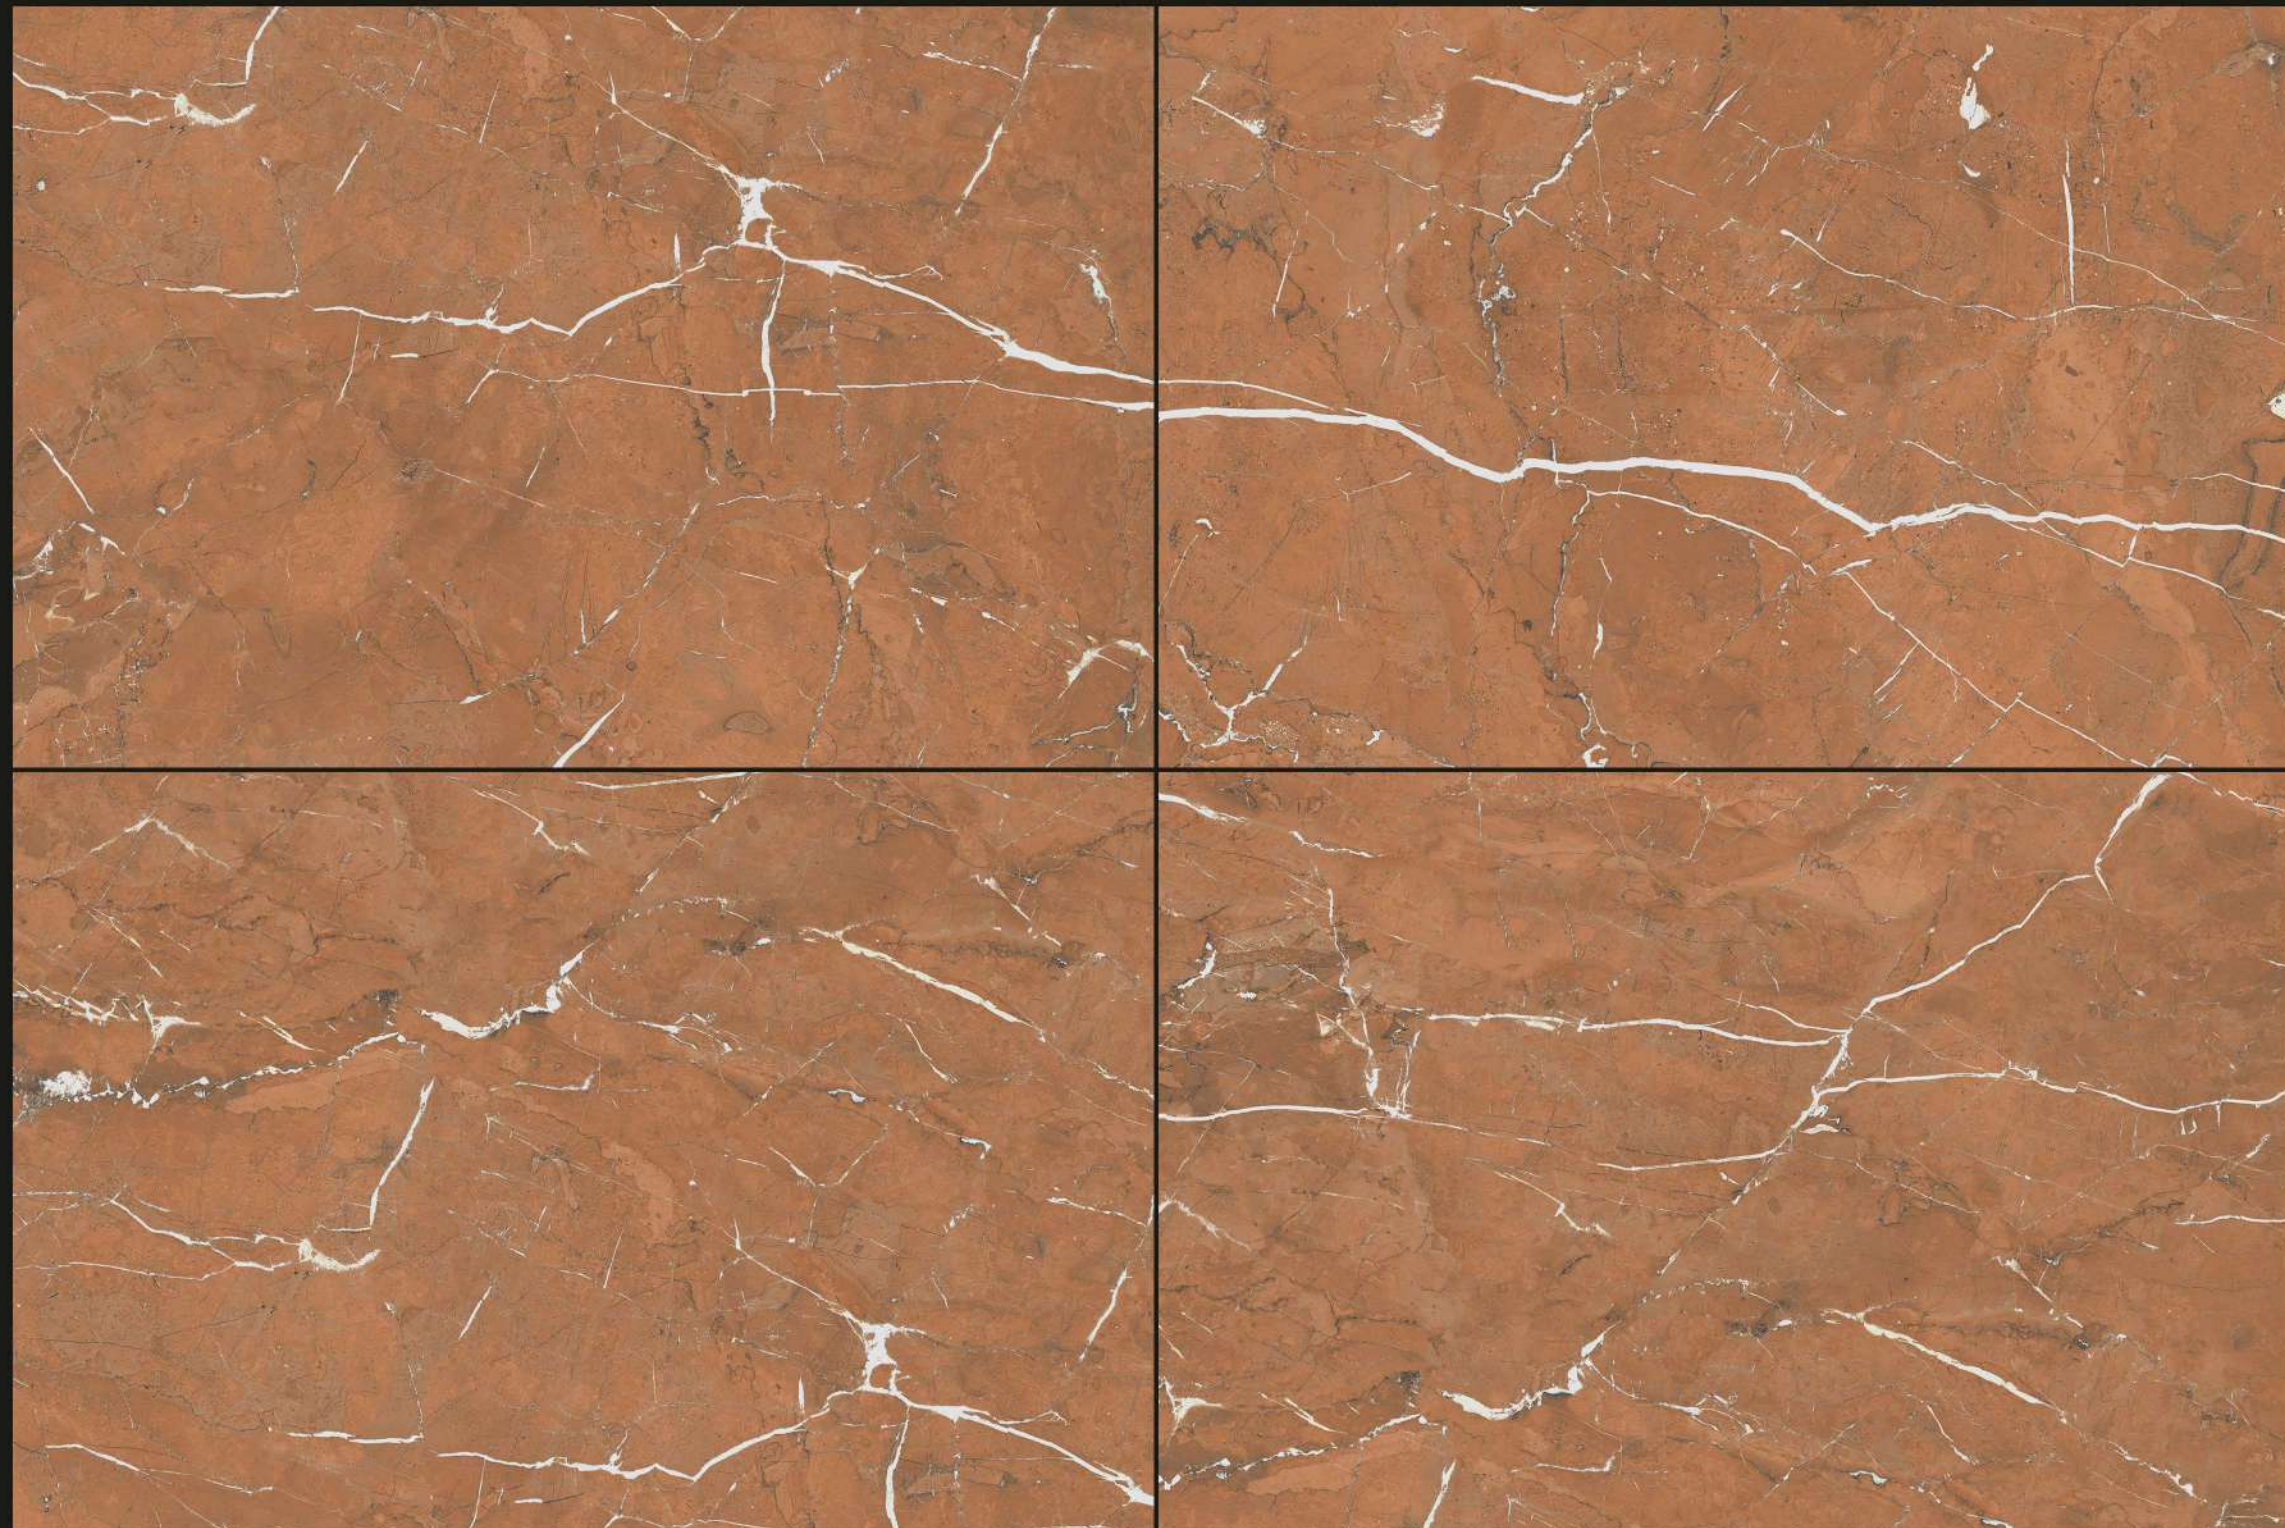

HI GLOSS
COLLECTION

LONIX®
ARTISTIC MARMOREUS

GRAPHITON
FLAME

FINISH : HI GLOSSY

SIZE : 800X1200MM

THICKNESS : 9MM

RANDOM : 4