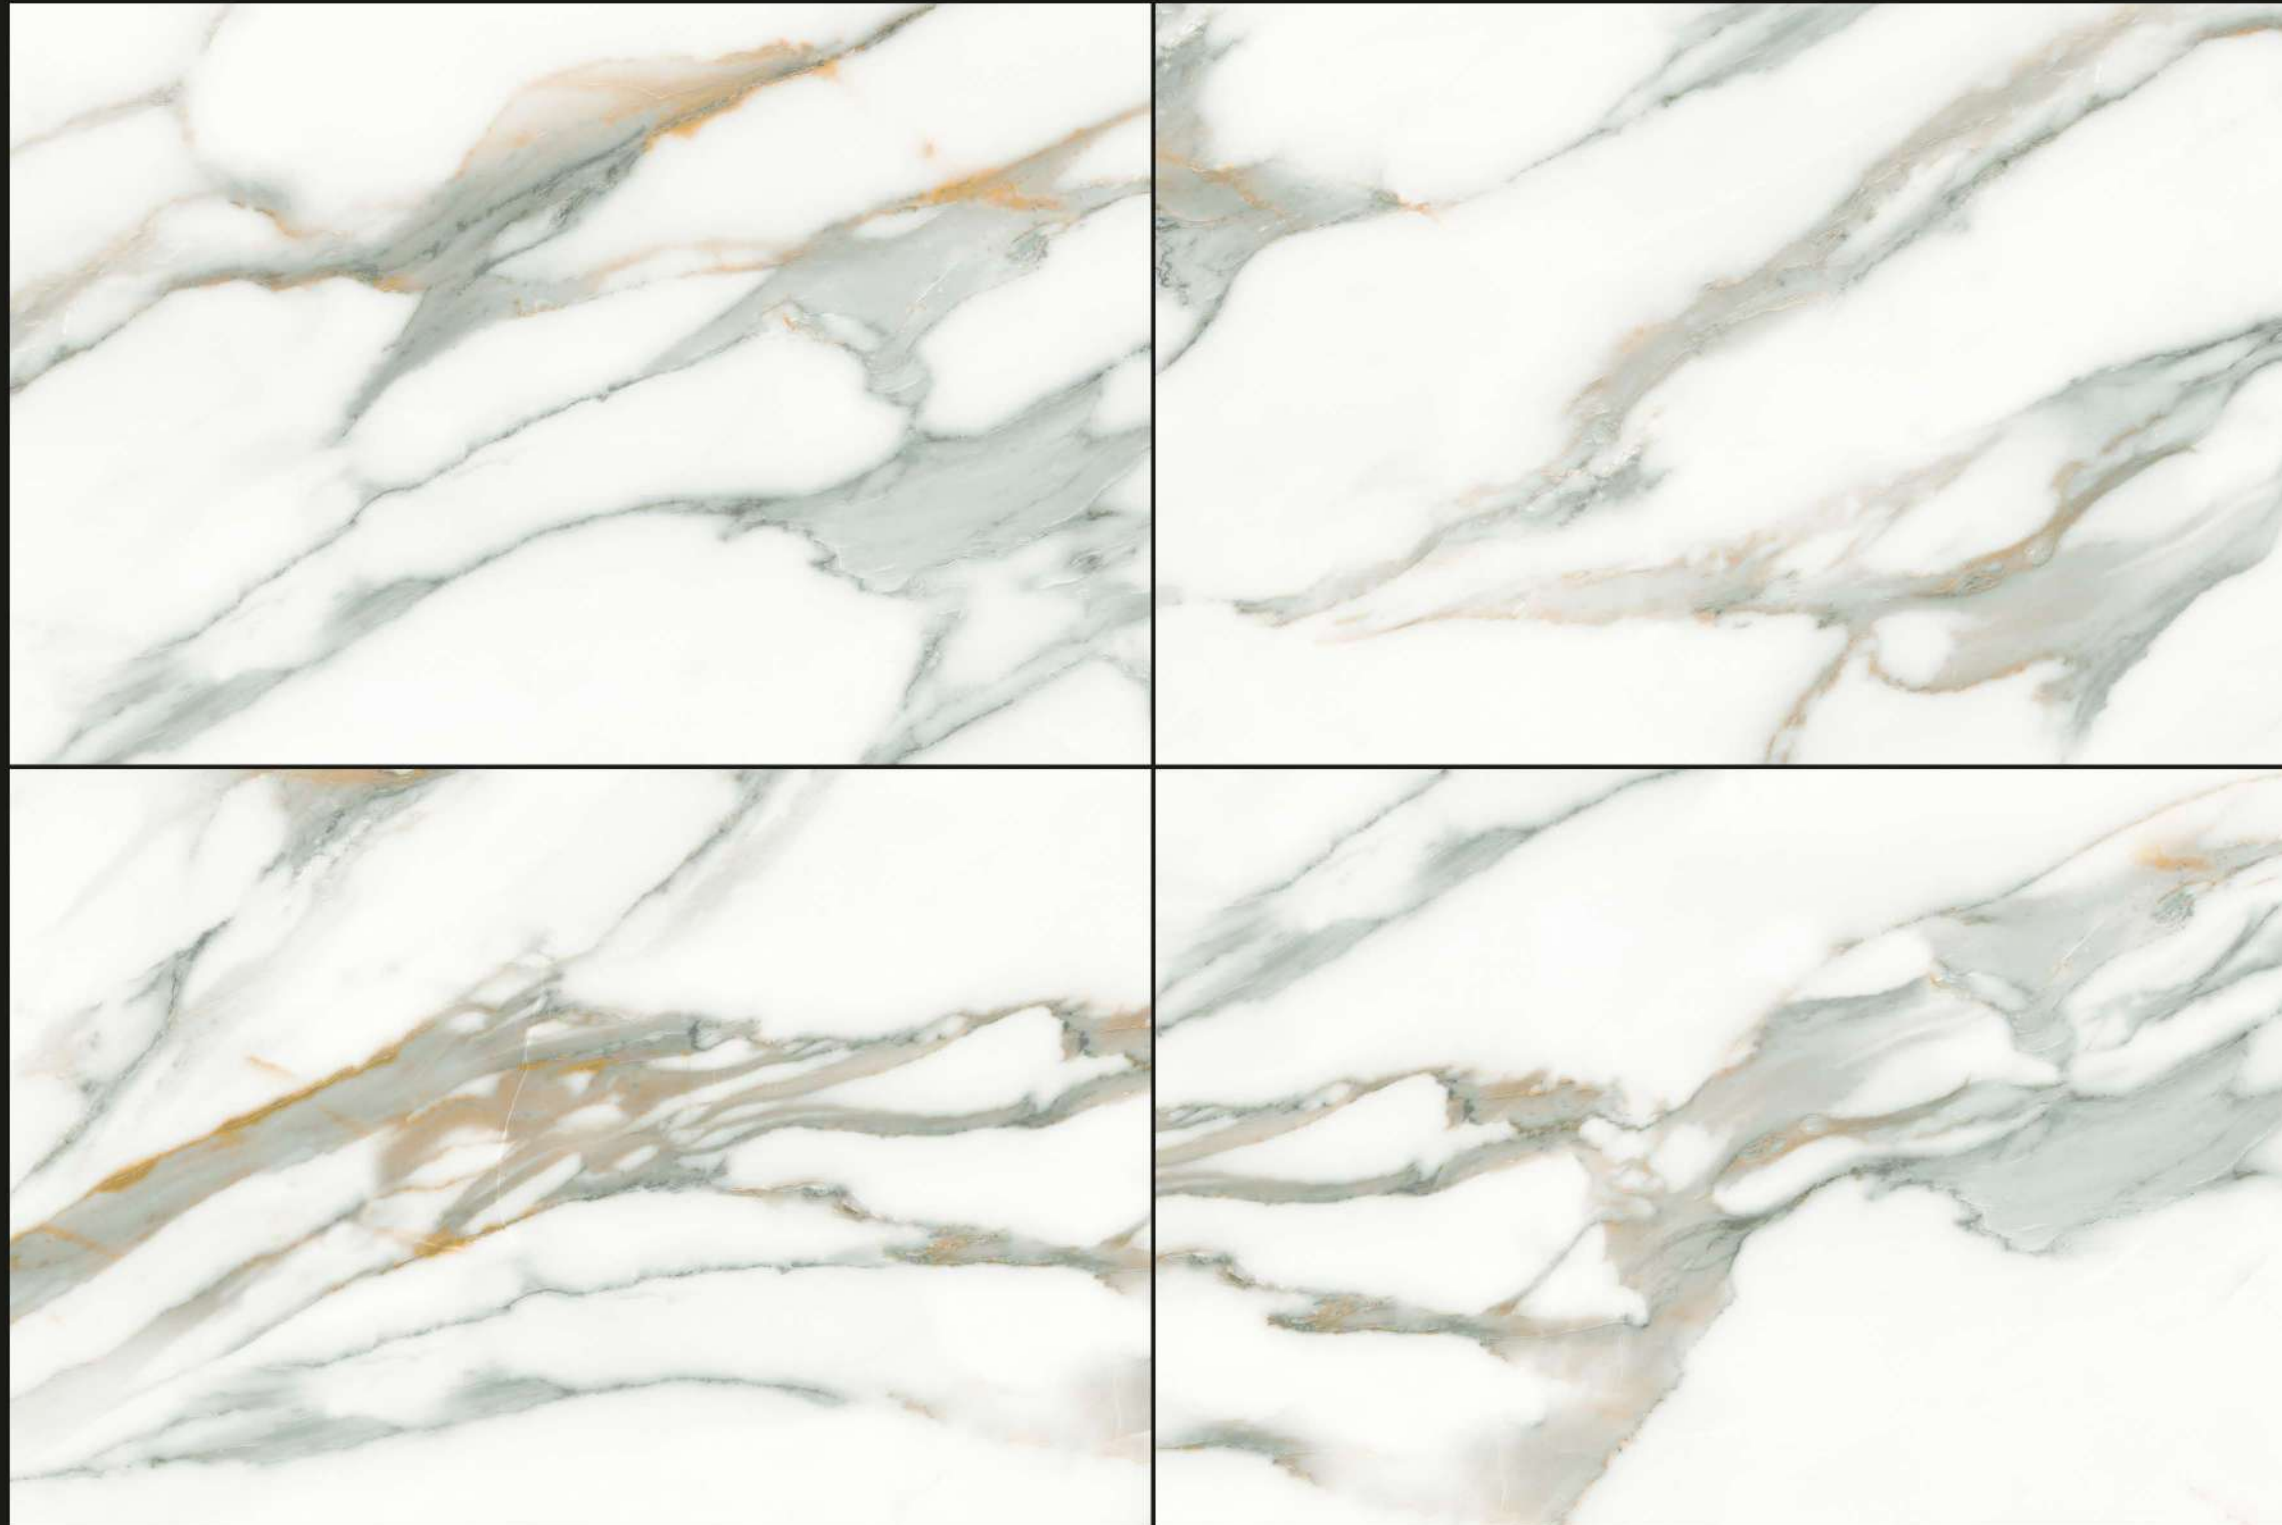

HI GLOSS
COLLECTION

LONIX[®]
ARTISTIC MARMOREUS

CALACATTA
RENOIR

FINISH : HI GLOSSY

SIZE : 800X1200MM

THICKNESS : 9MM

RANDOM : 4

HI GLOSS
COLLECTION