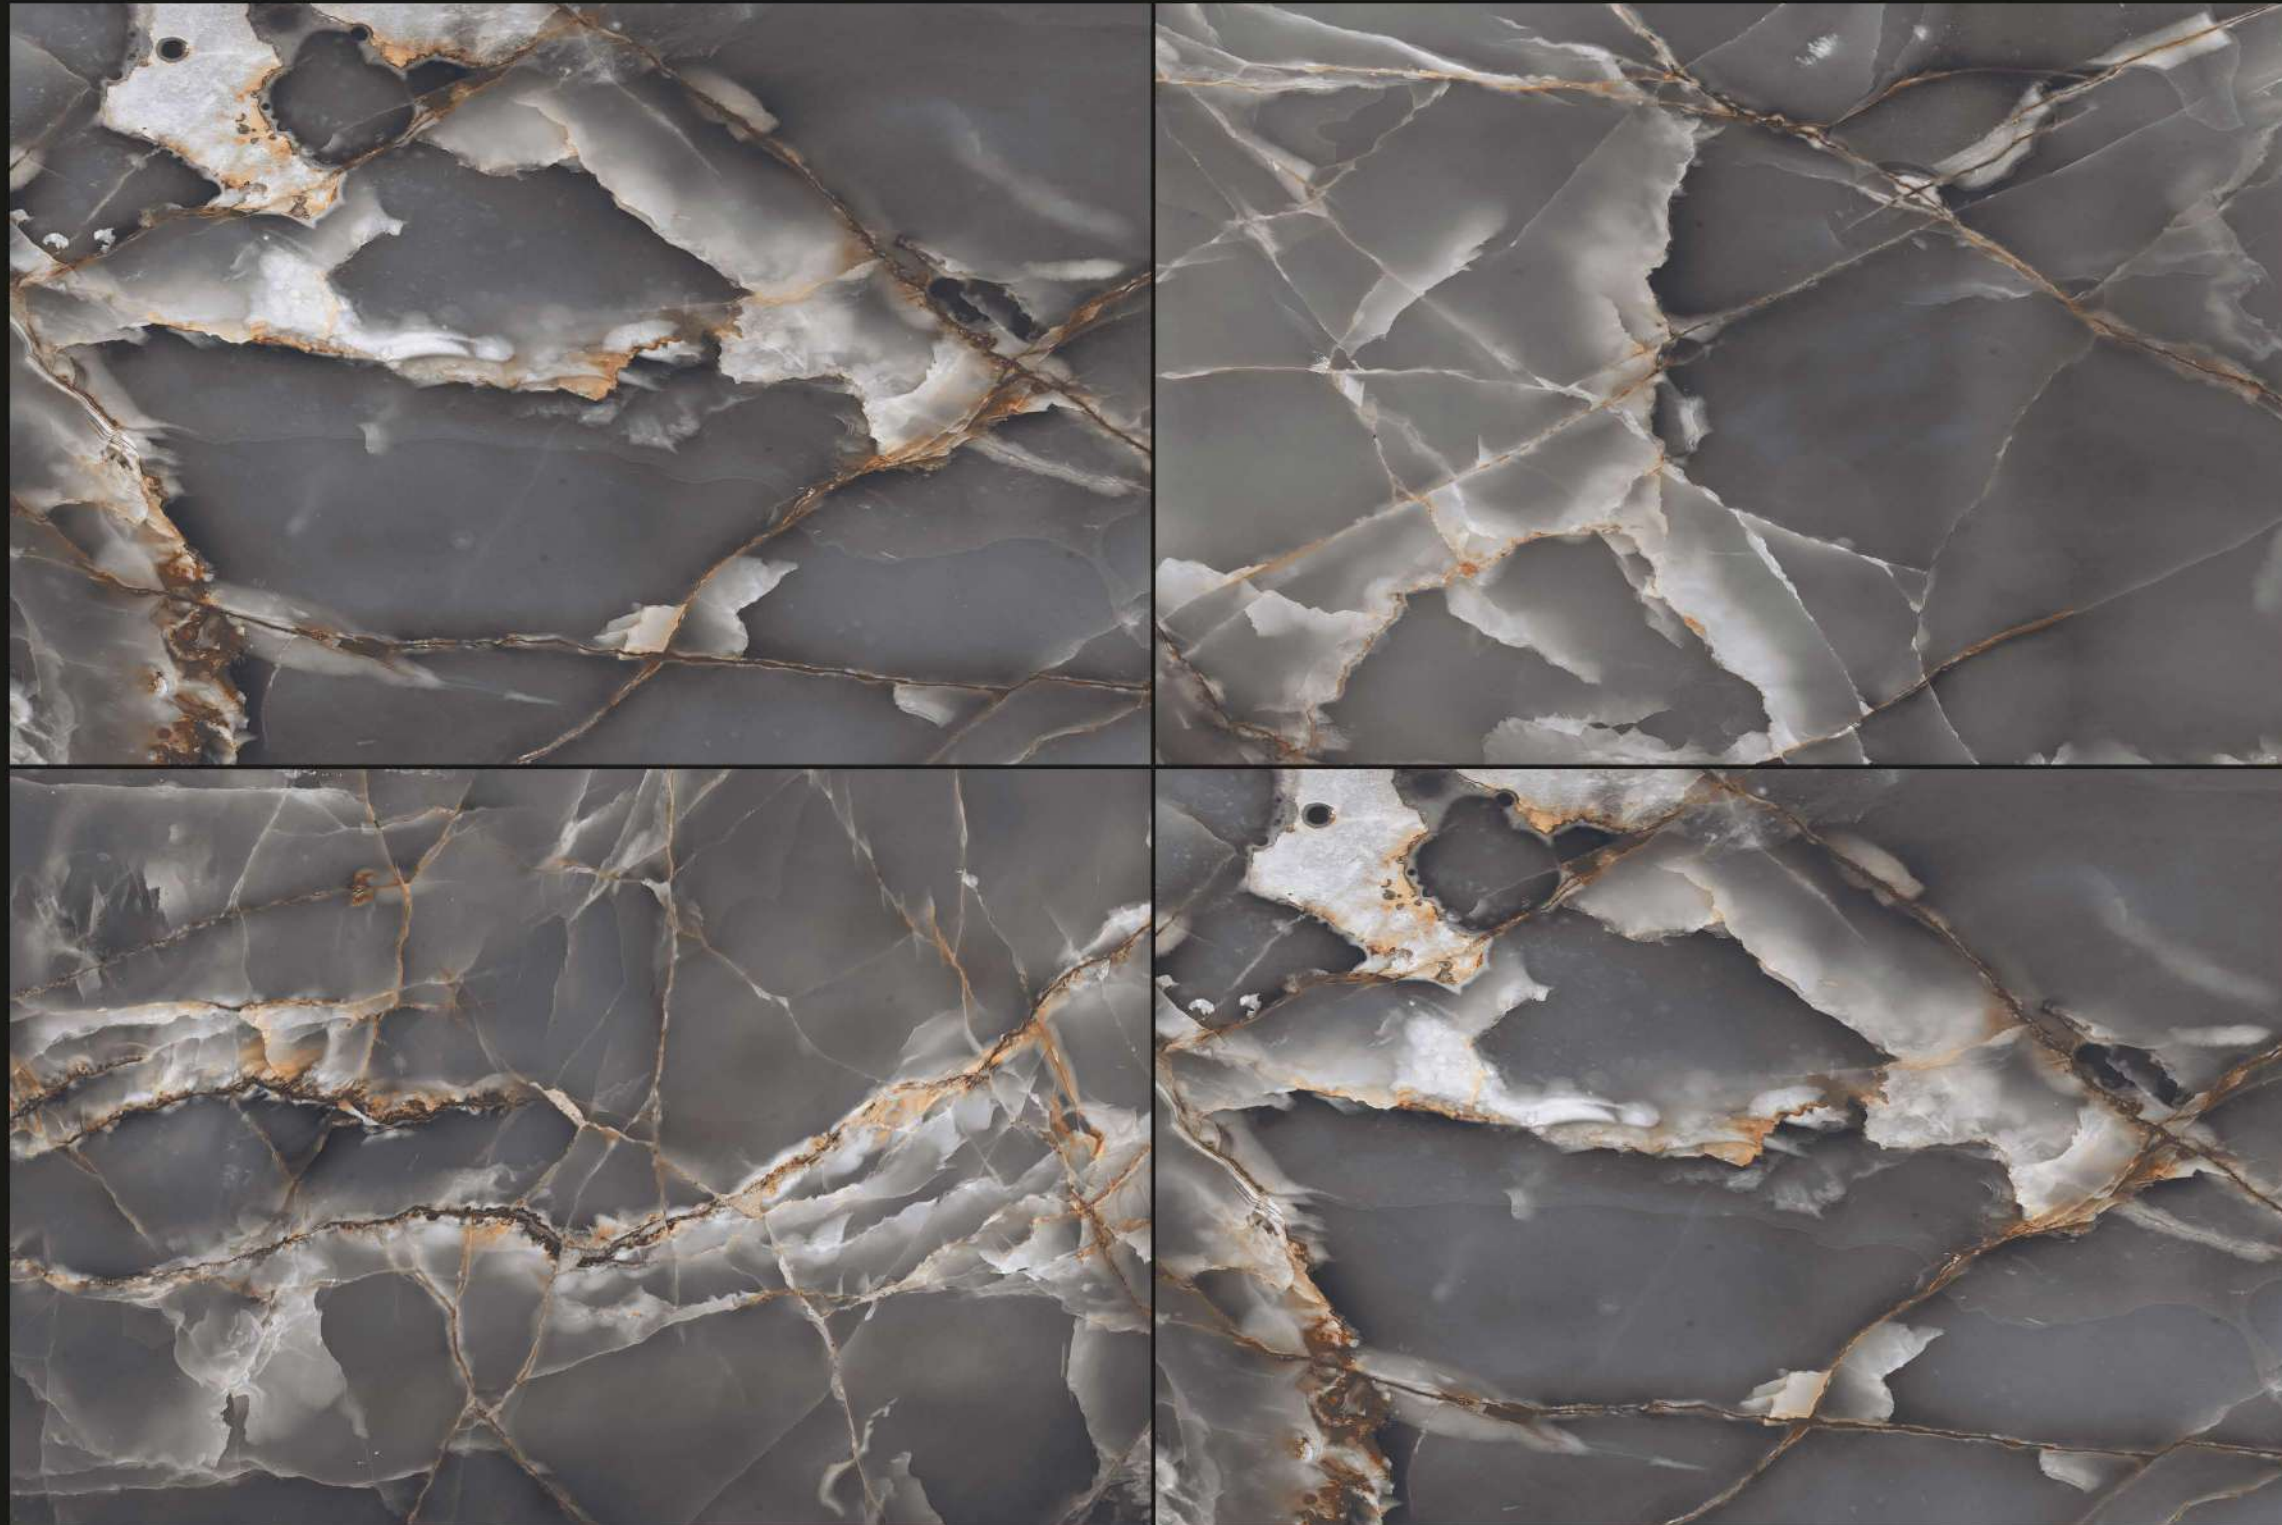

HI GLOSS
COLLECTION

LONIX®
ARTISTIC MARMOREUS

LIGURIA
BLACK

FINISH : HI GLOSSY

SIZE : 800X1200MM

THICKNESS : 9MM

RANDOM : 3