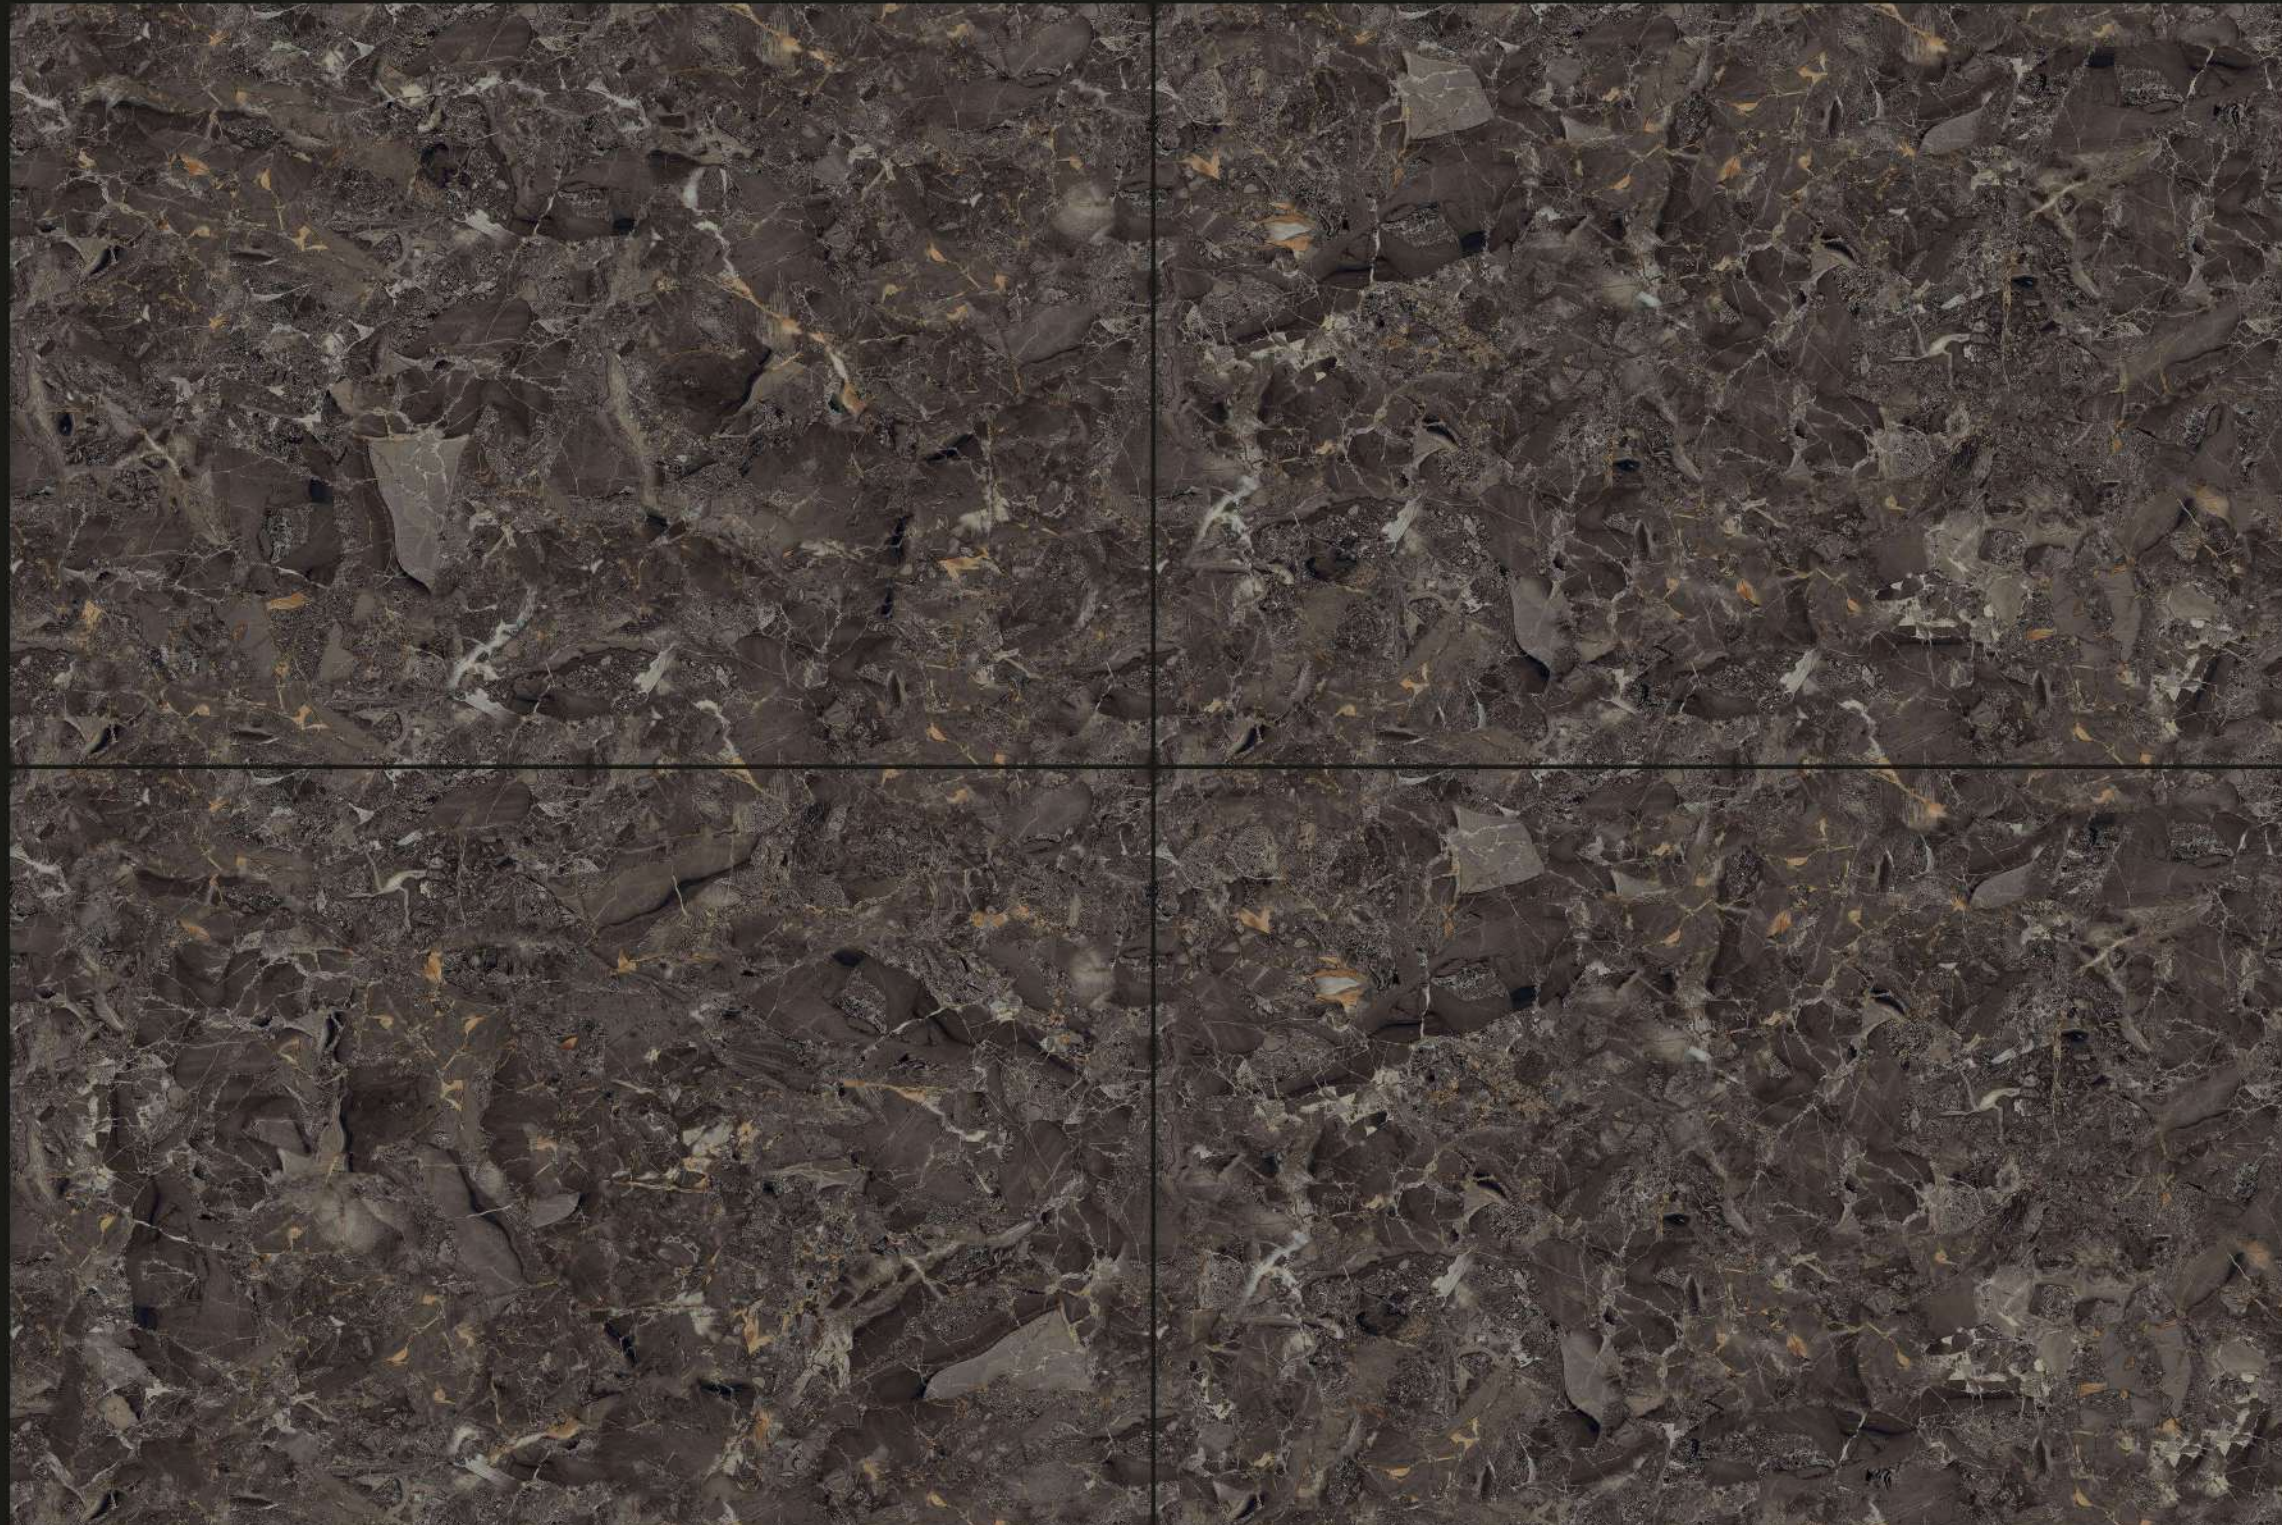

HI GLOSS
COLLECTION

LONIX®
ARTISTIC MARMOREUS

EL_NAIROBI
BLACK

FINISH : HI GLOSSY

SIZE : 800X1200MM

THICKNESS : 9MM

RANDOM : 4