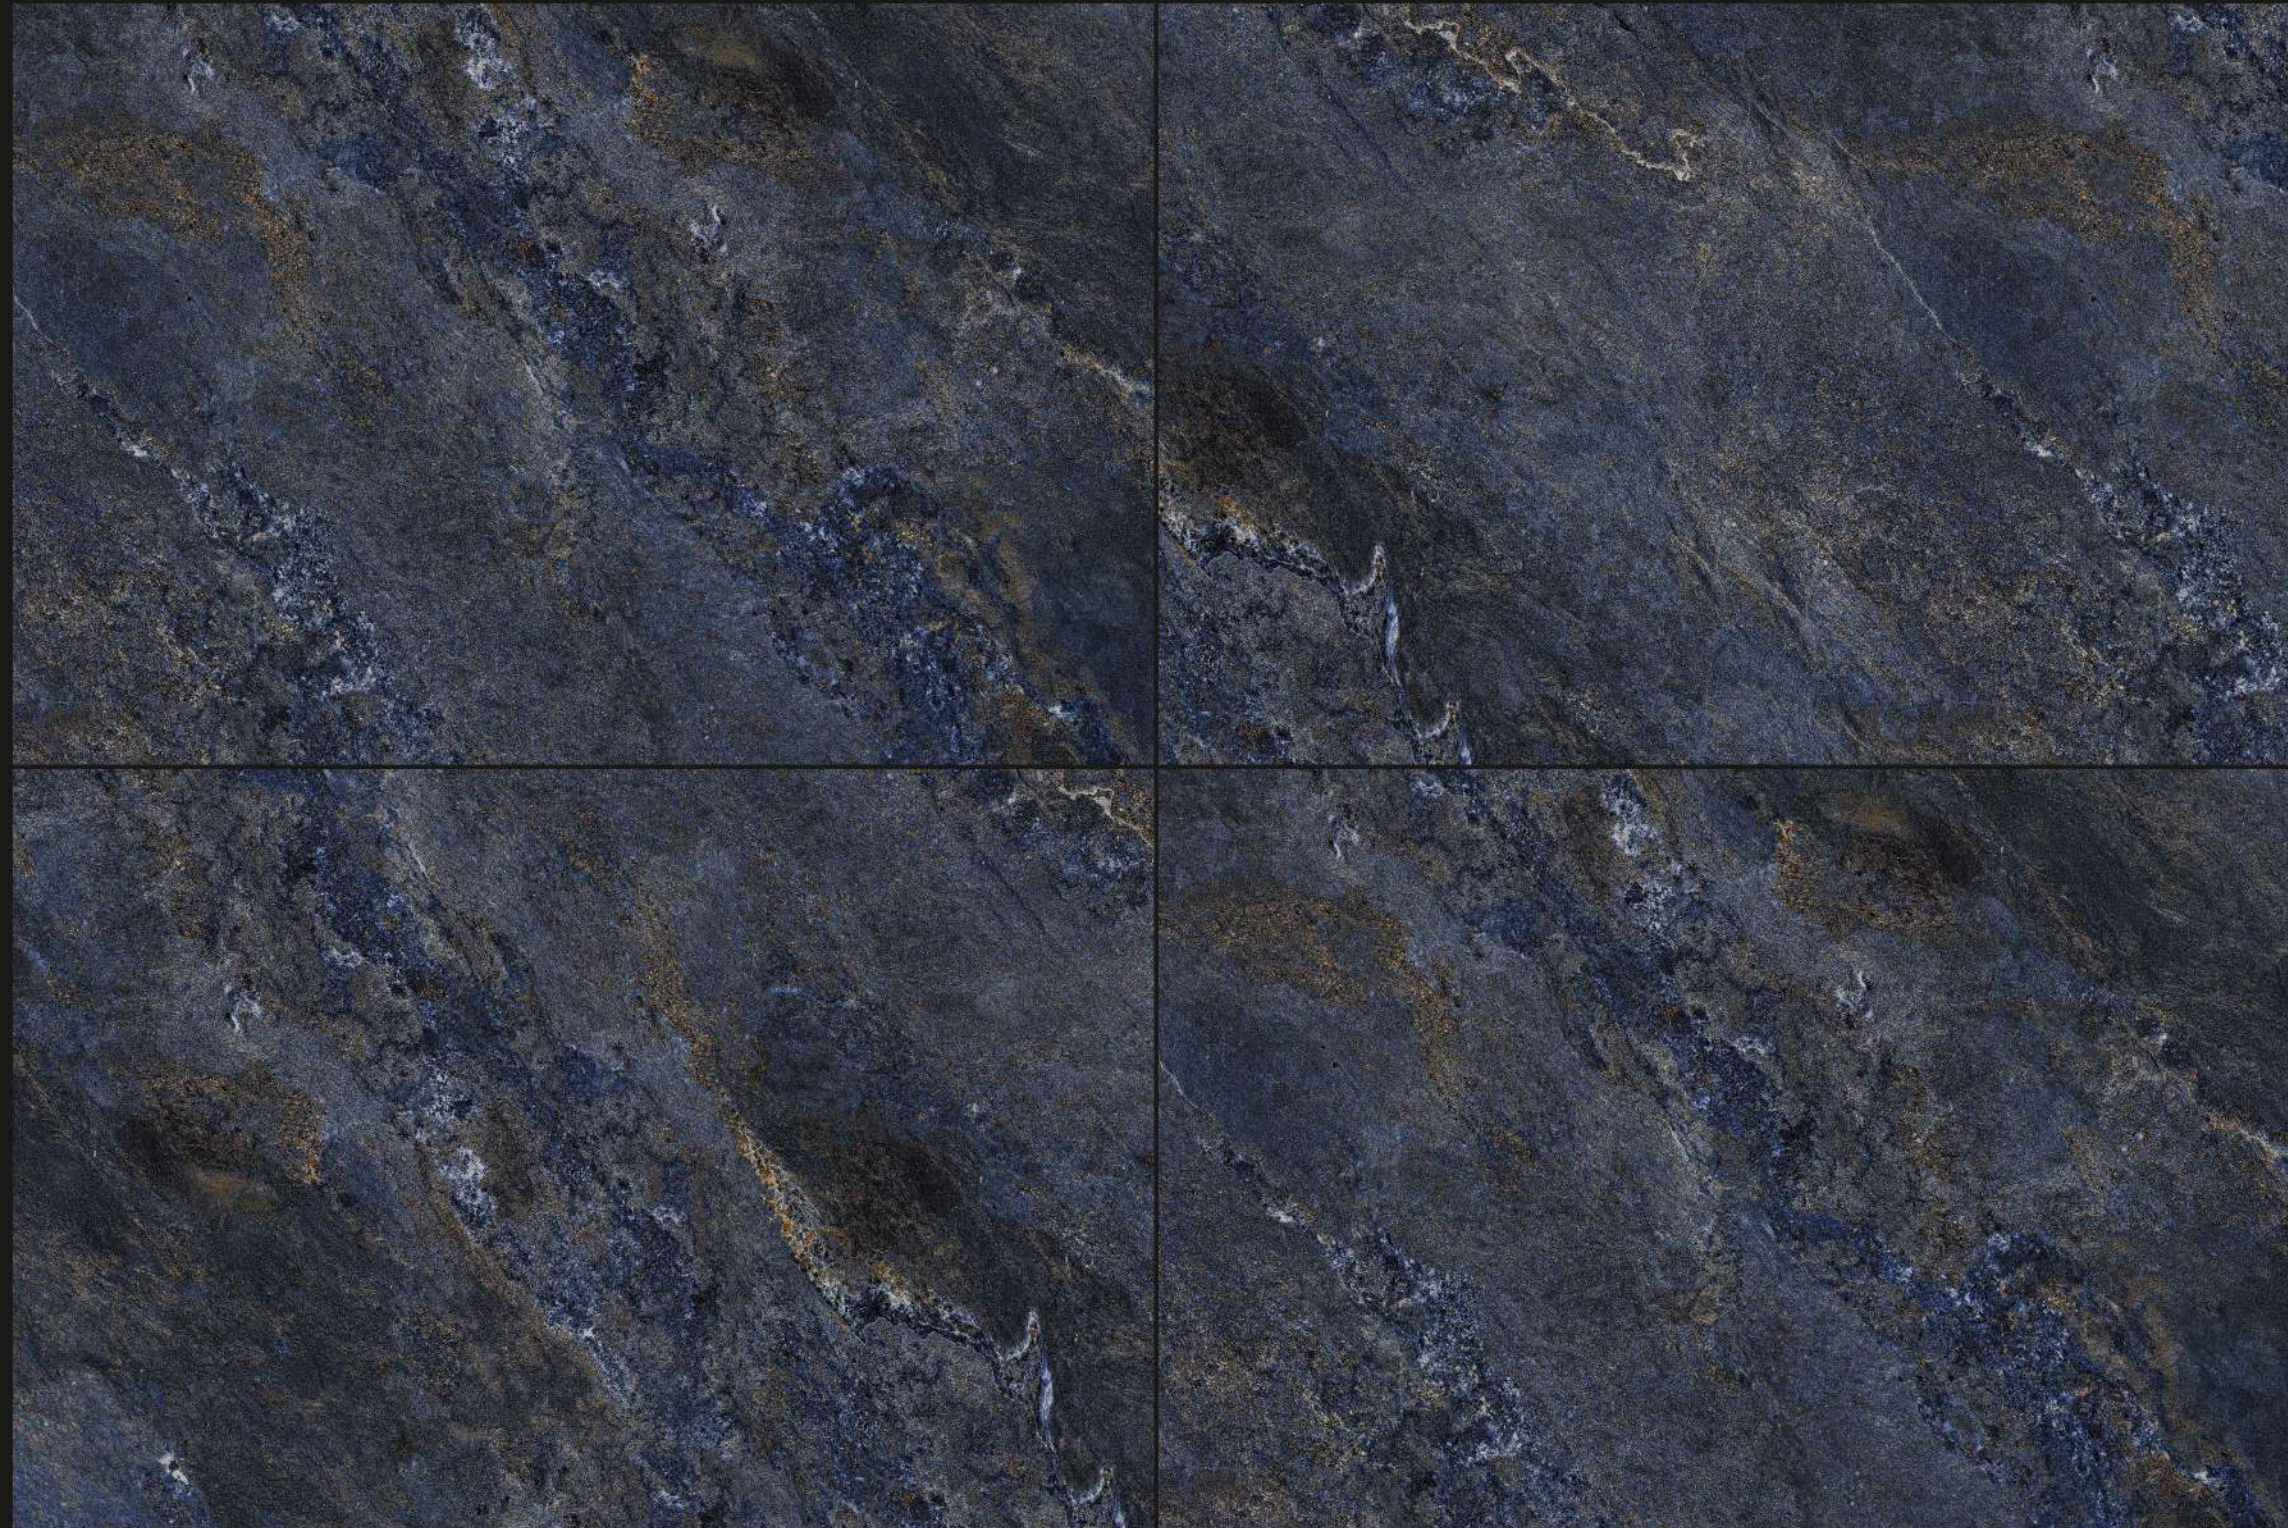

HI GLOSS
COLLECTION

LONIX®
ARTISTIC MARMOREUS

GALAXY
BLUE

FINISH : HI GLOSSY

SIZE : 800X1200MM

THICKNESS : 9MM

RANDOM : 3