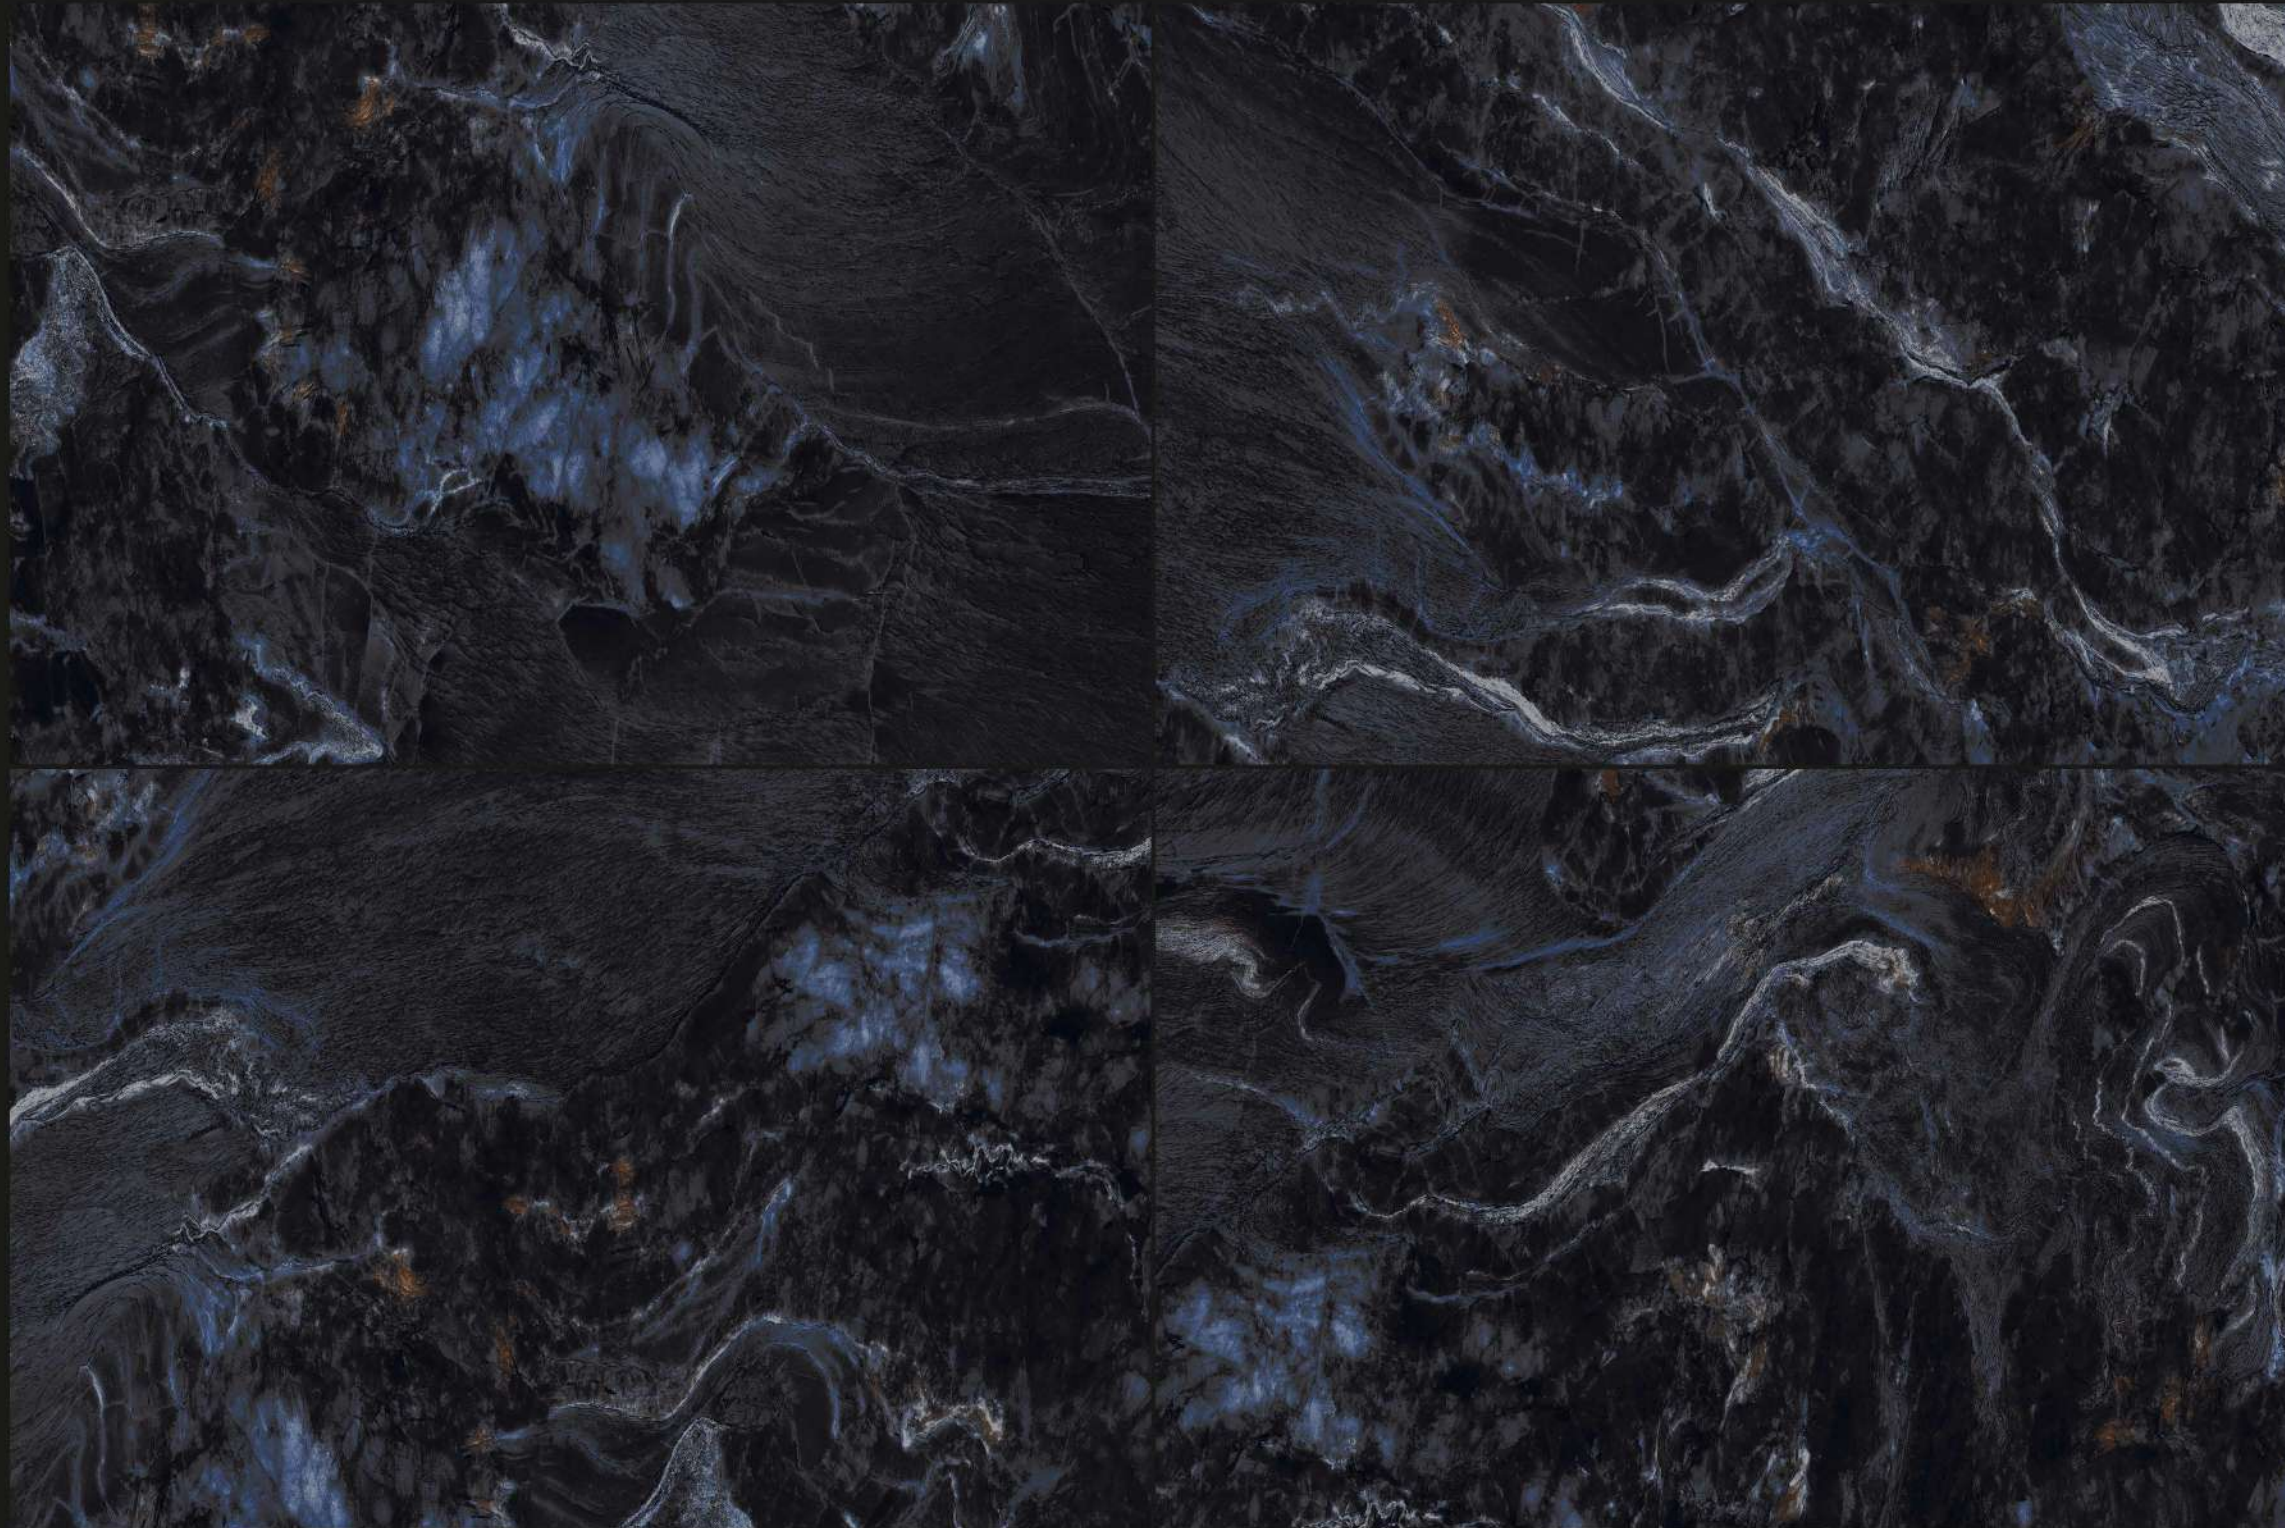

LONIX[®]
ARTISTIC MARMOREUS

CAZAR
BLACK

FINISH : HI GLOSSY

SIZE : 800X1200MM

THICKNESS : 9MM

RANDOM : 4

HI GLOSS
COLLECTION

LONIX[®]
ARTISTIC MARMOREUS