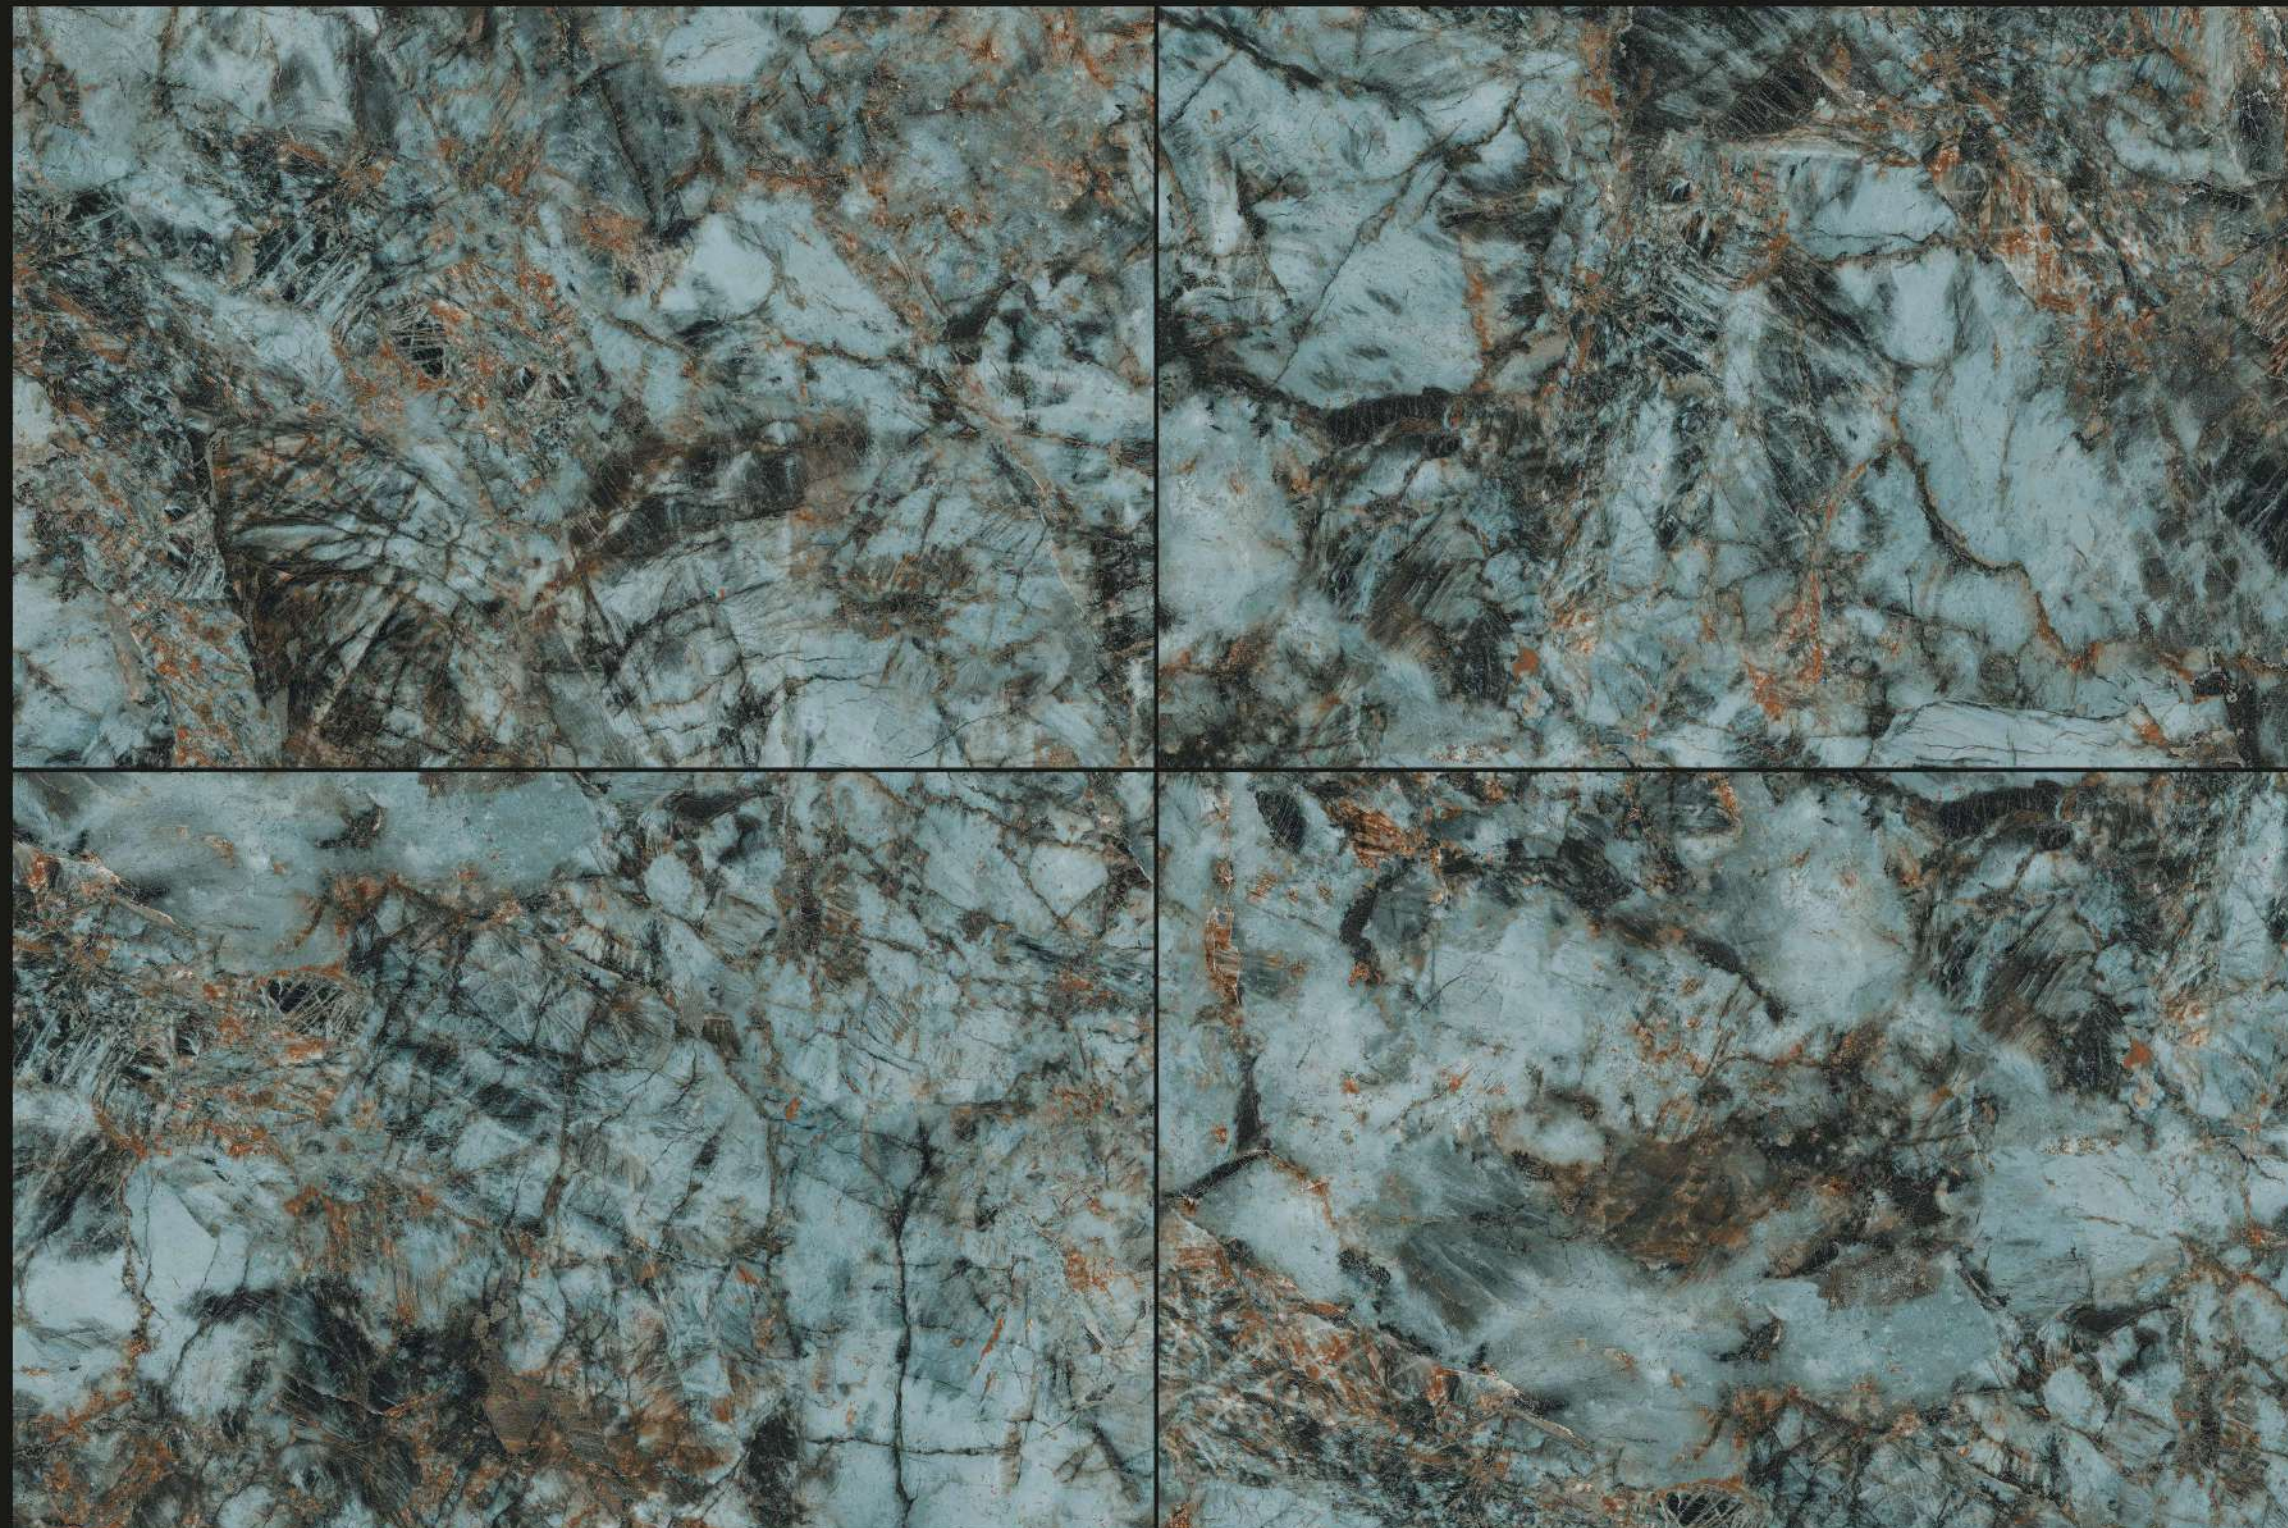

HI GLOSS
COLLECTION

LONIX®
ARTISTIC MARMOREUS

STONY
AQUA

FINISH : HI GLOSSY

SIZE : 800X1200MM

THICKNESS : 9MM

RANDOM : 4