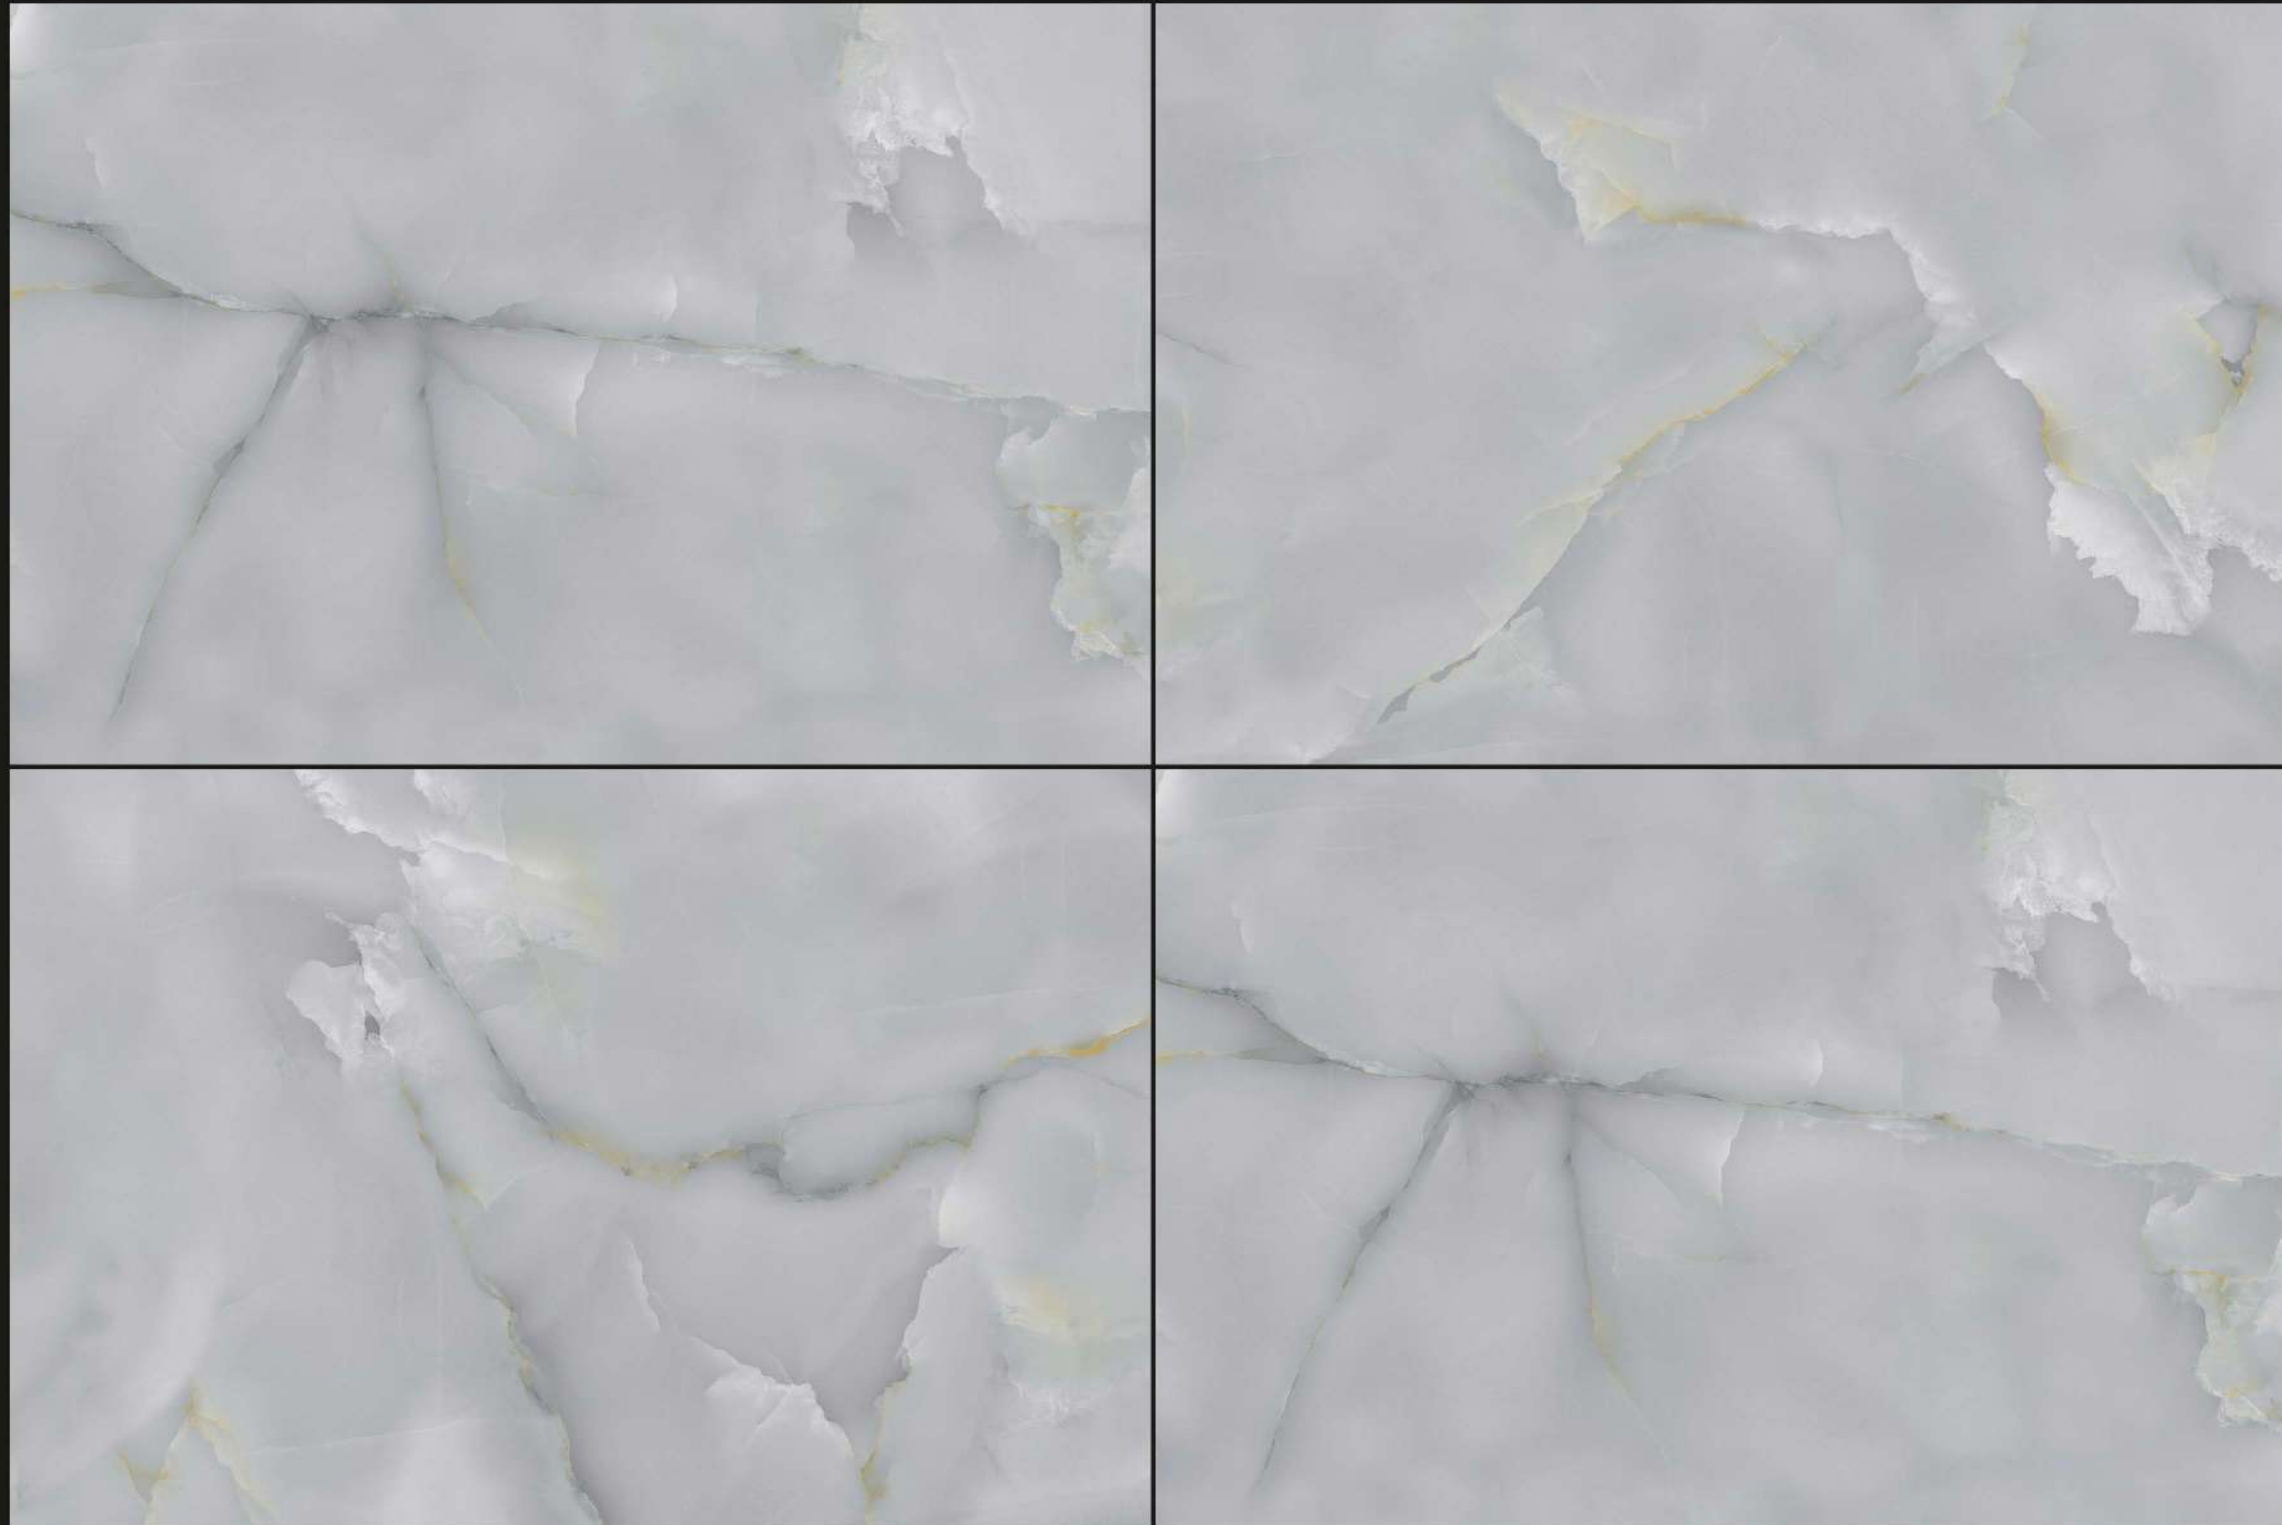

HI GLOSS
COLLECTION

LONIX®
ARTISTIC MARMOREUS

CLAUDIA
GREY

FINISH : HI GLOSSY

SIZE : 800X1200MM

THICKNESS : 9MM

RANDOM : 3