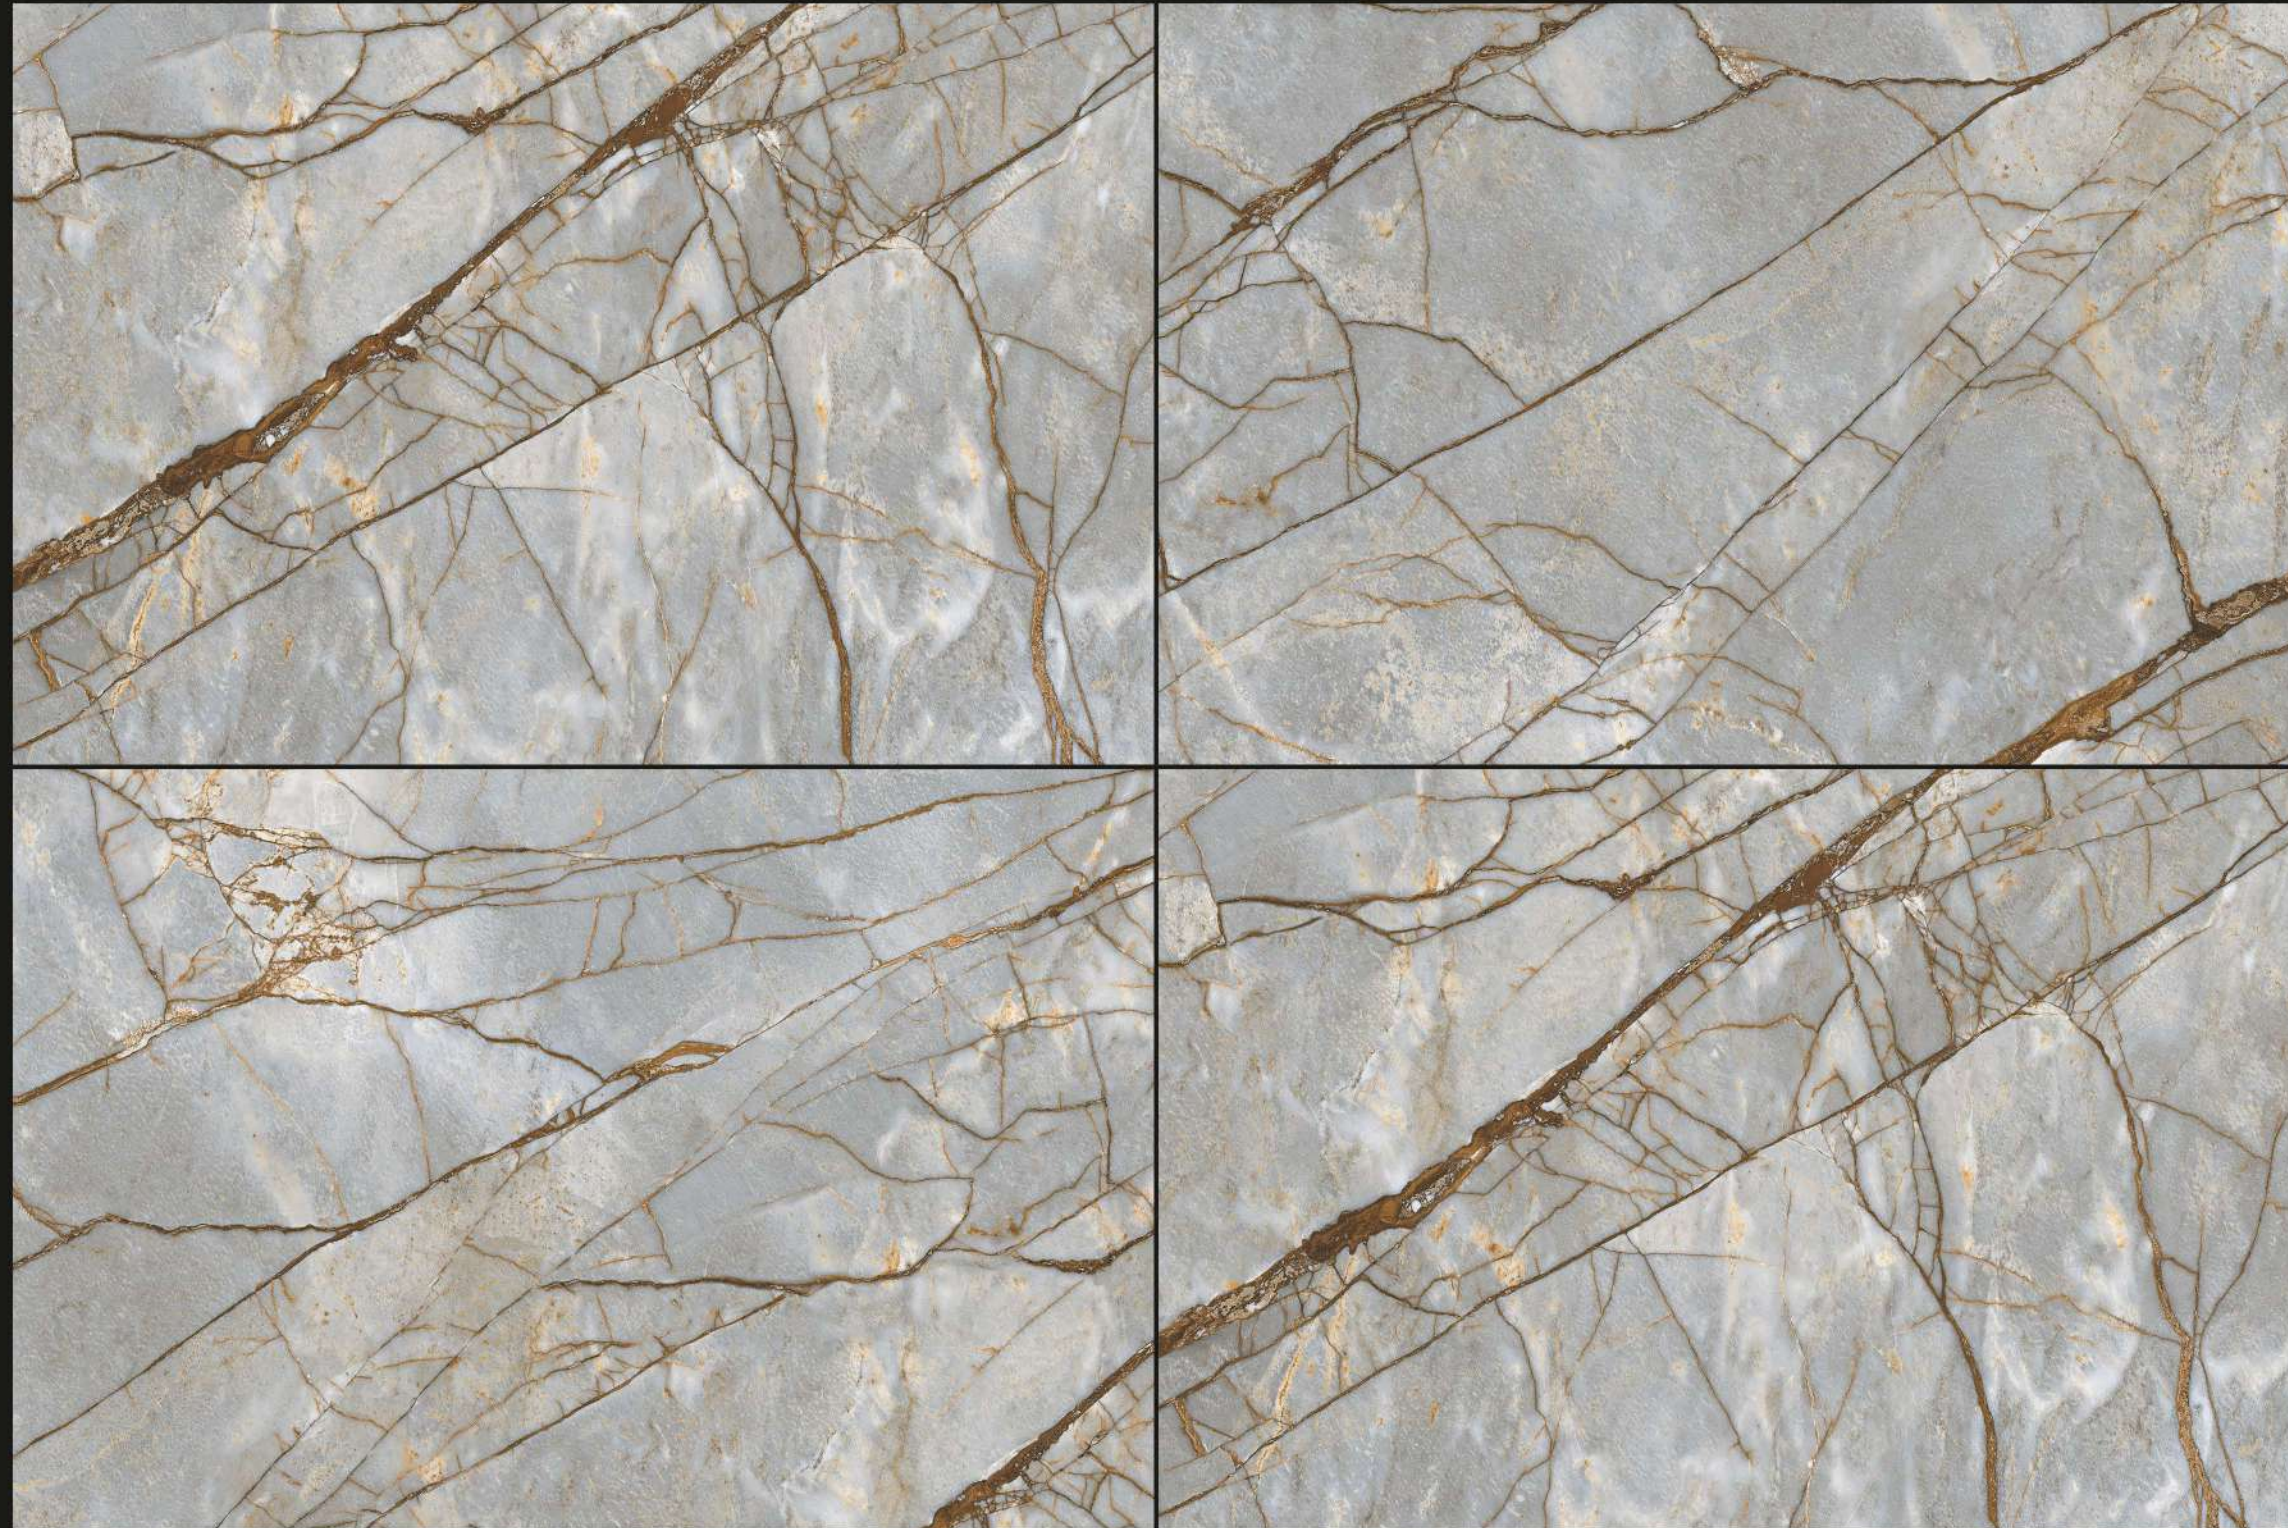

LONIX[®]
ARTISTIC MARMOREUS

GALACTICO

FINISH : HI GLOSSY

SIZE : 800X1200MM

THICKNESS : 9MM

RANDOM : 3

HI GLOSS
COLLECTION

LONIX[®]
ARTISTIC MARMOREUS