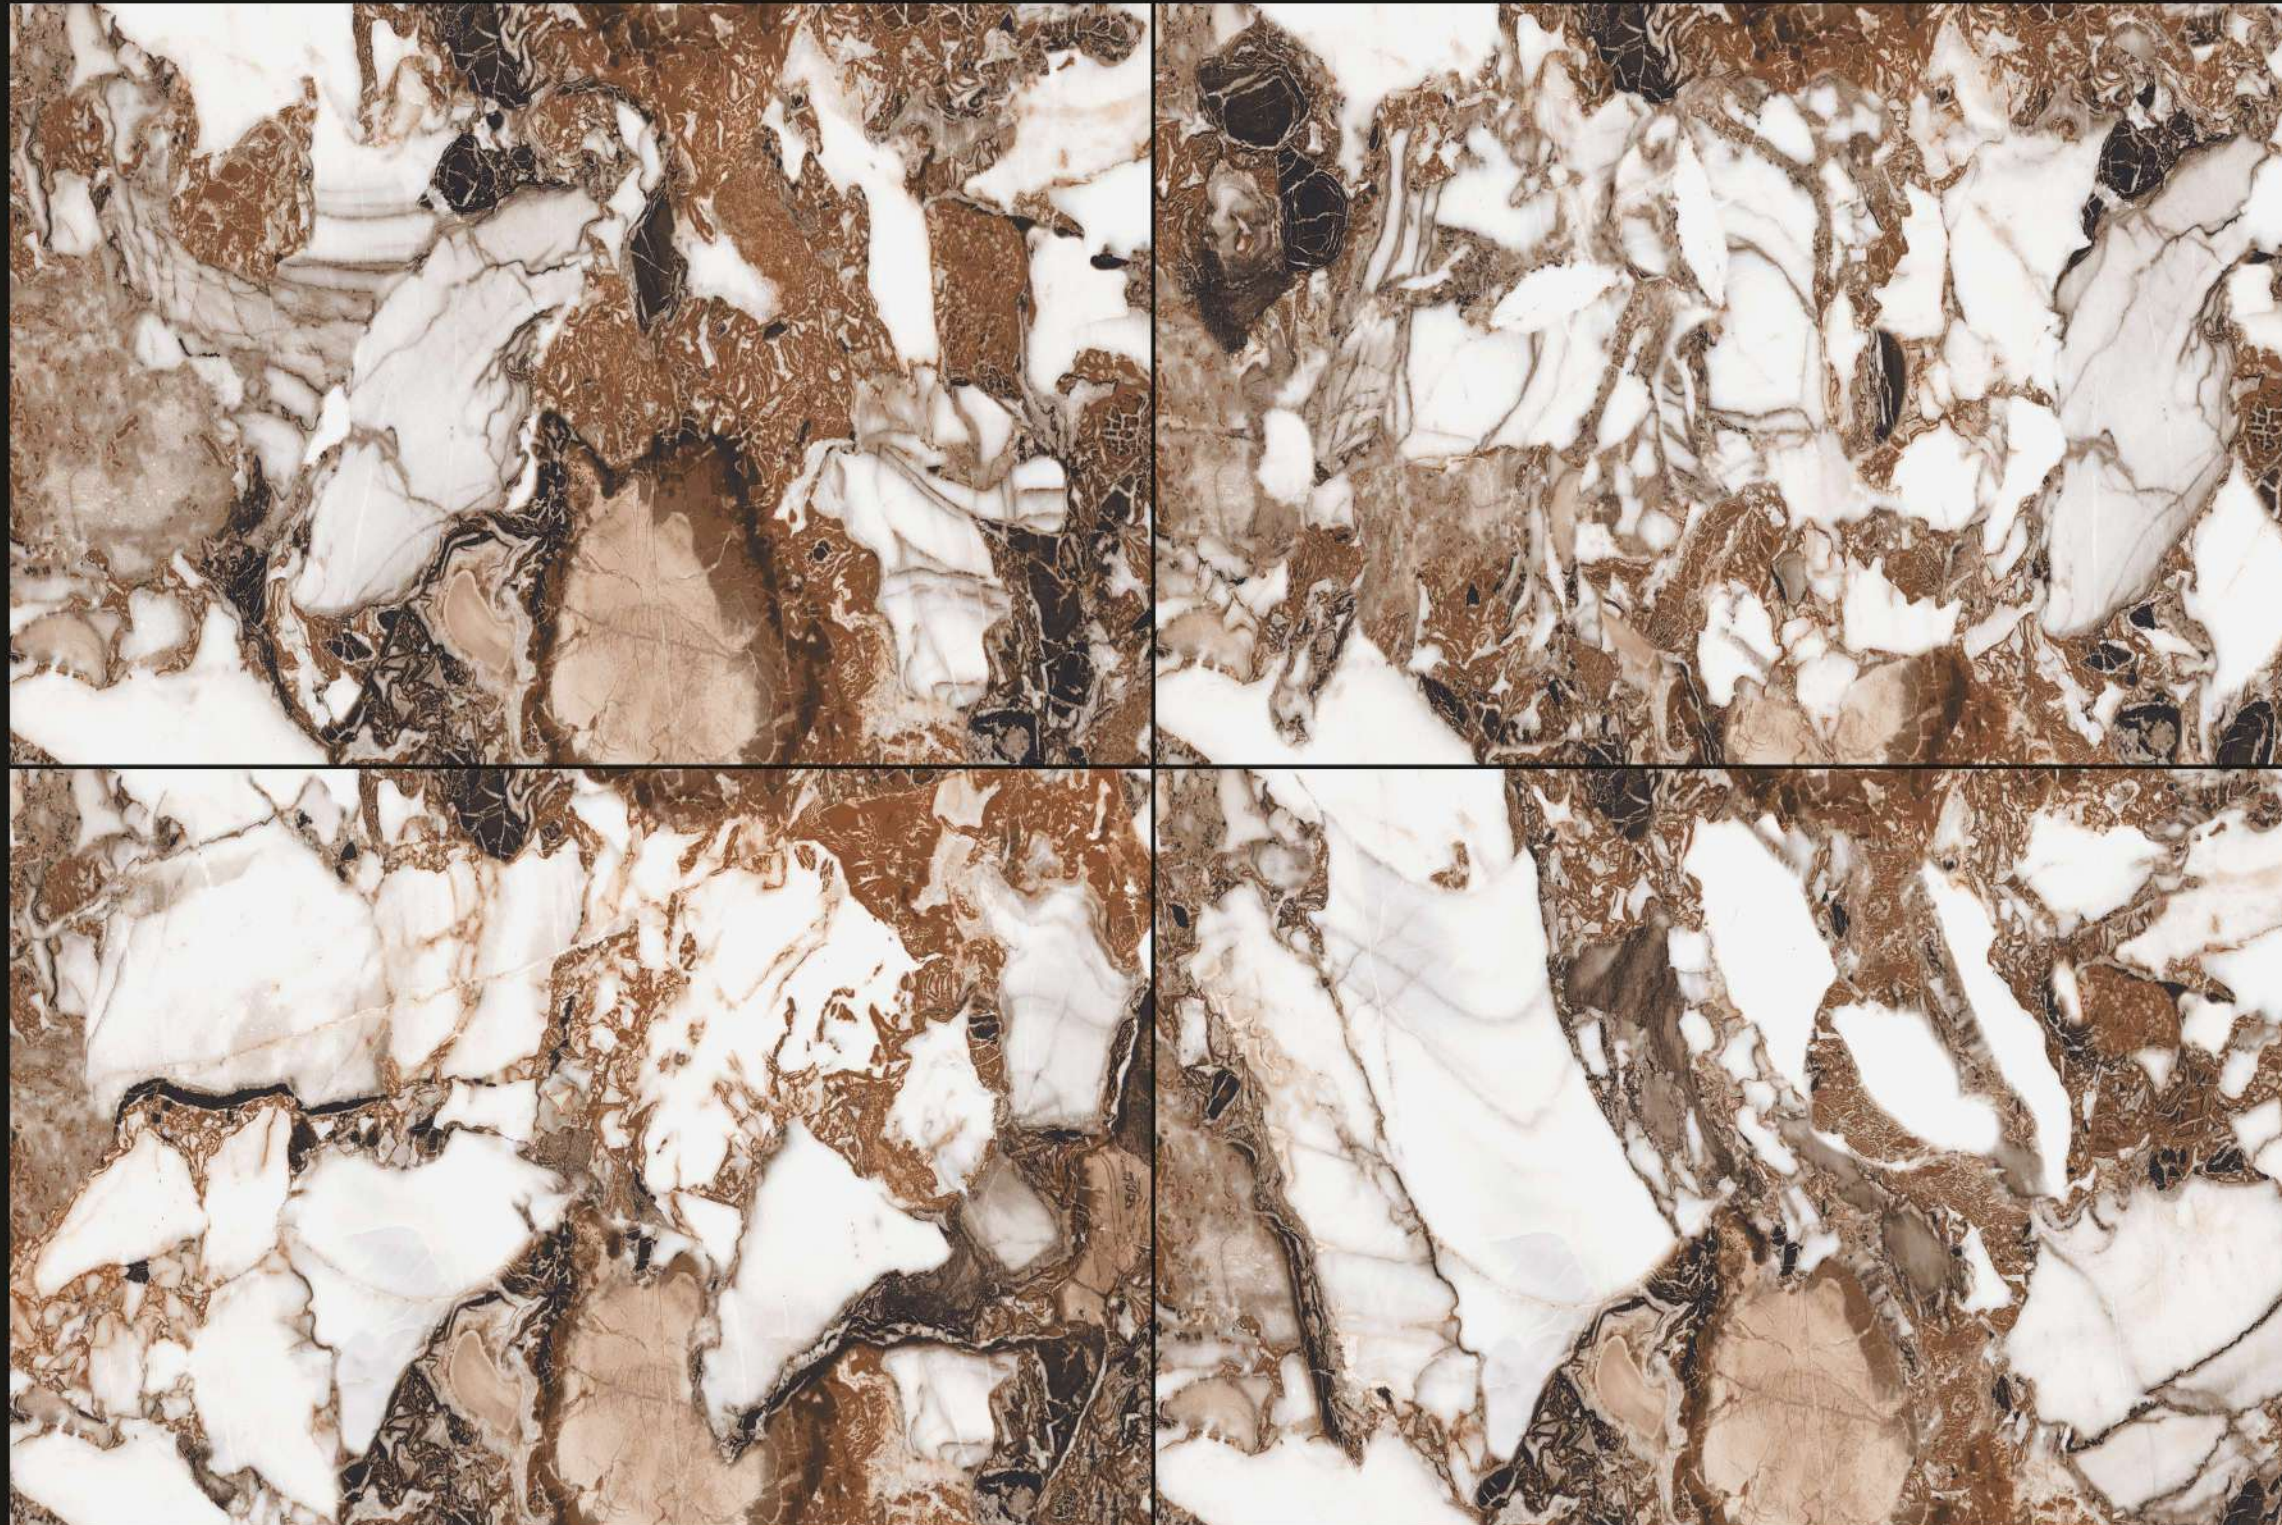

HI GLOSS
COLLECTION

LONIX®
ARTISTIC MARMOREUS

TEXAS
BROWN

FINISH : HI GLOSSY

SIZE : 800X1200MM

THICKNESS : 9MM

RANDOM : 4