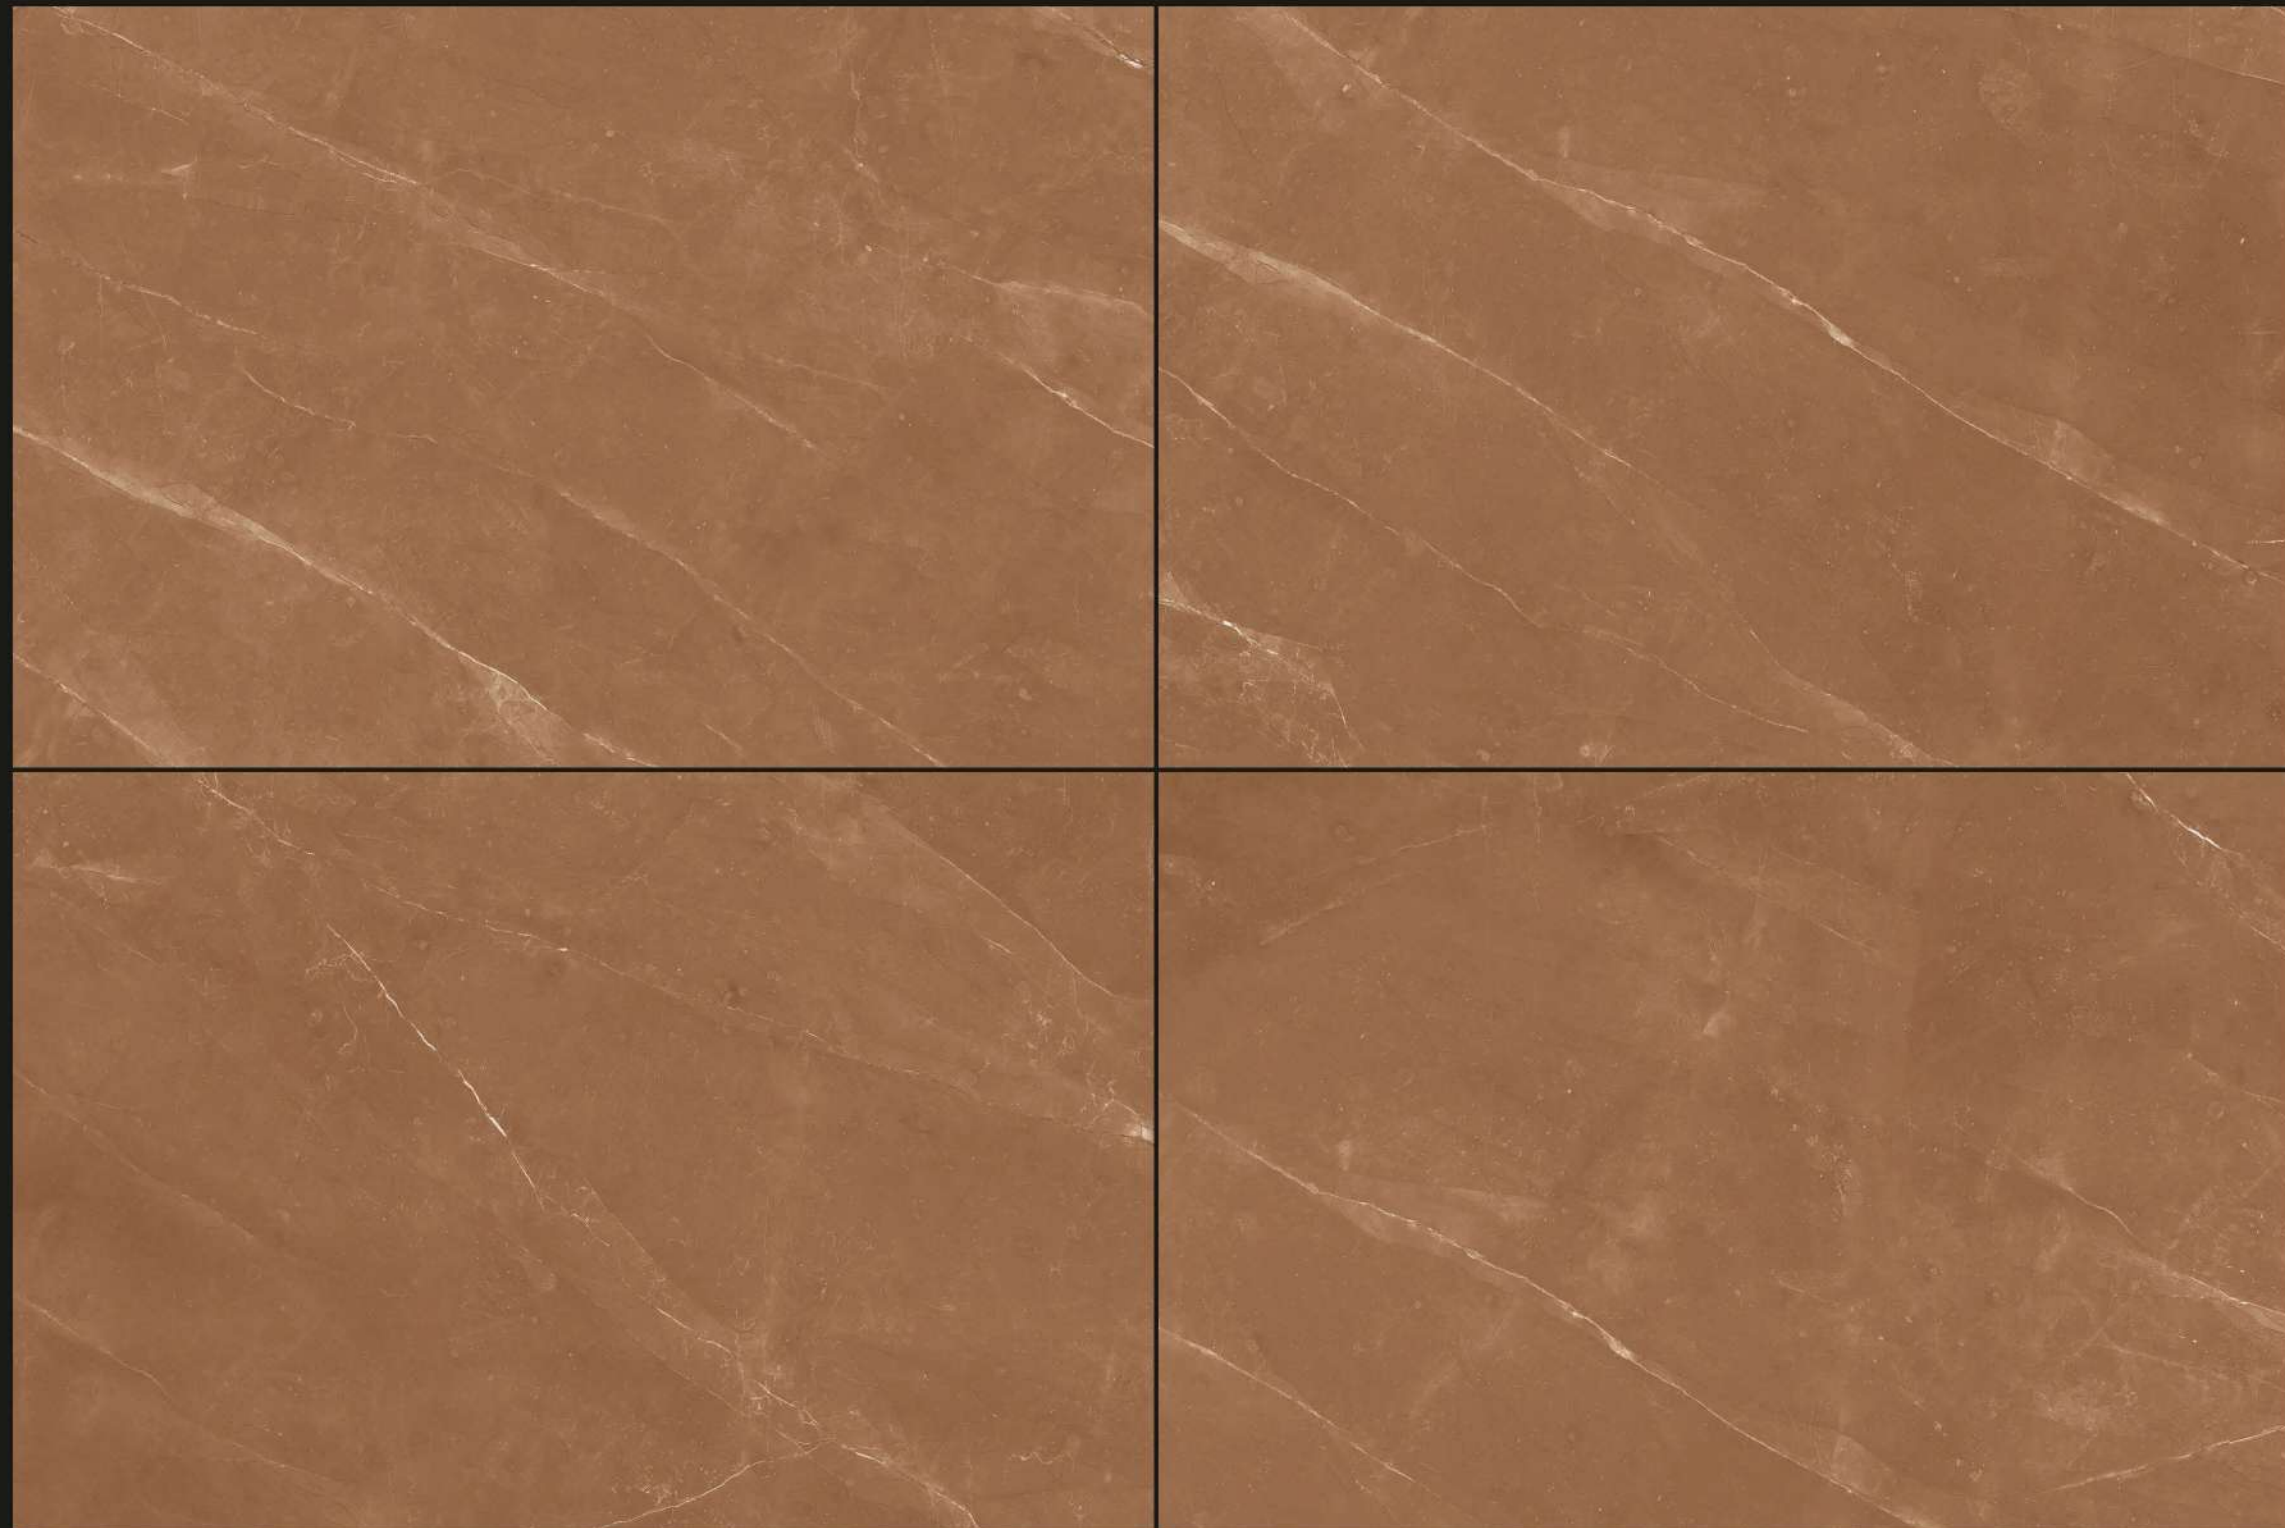

RANDOM : 3

HI GLOSS
COLLECTION

LONIX[®]
ARTISTIC MARMOREUS

ASTRA
COPPER

FINISH : HI GLOSSY

SIZE : 800X1200MM

THICKNESS : 9MM

RANDOM : 4