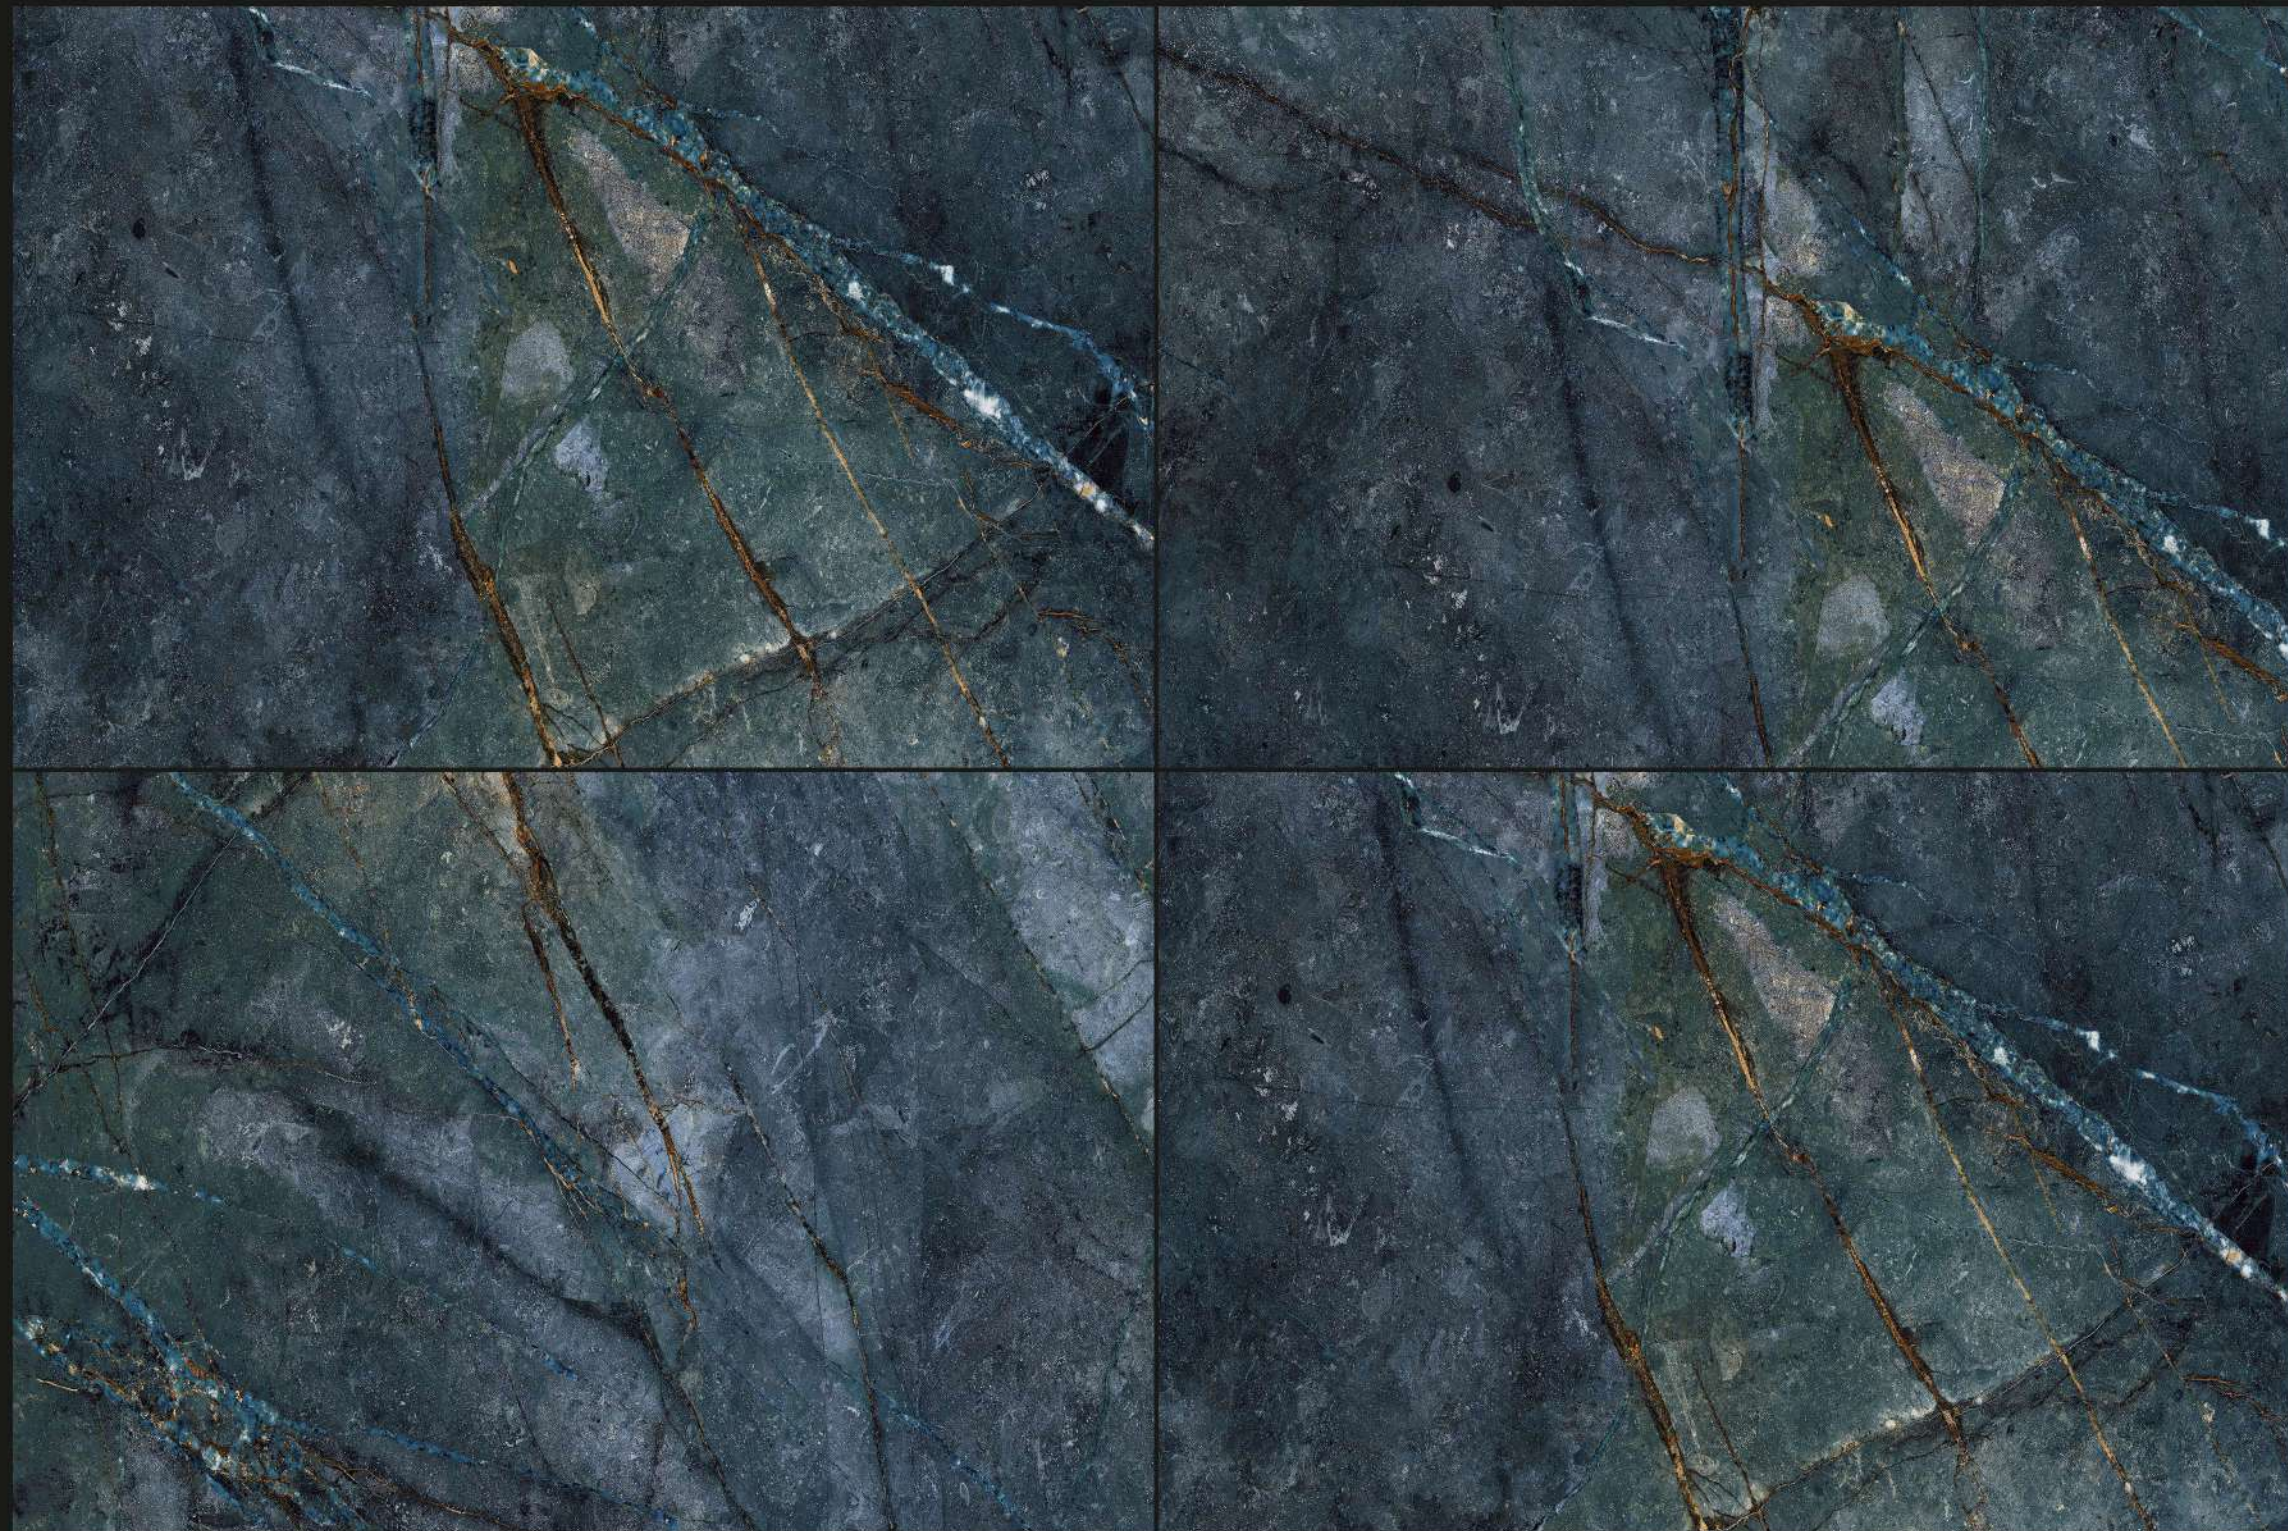

HI GLOSS
COLLECTION

LONIX®
ARTISTIC MARMOREUS

AGATE
AZUL

FINISH : HI GLOSSY

SIZE : 800X1200MM

THICKNESS : 9MM

RANDOM : 3