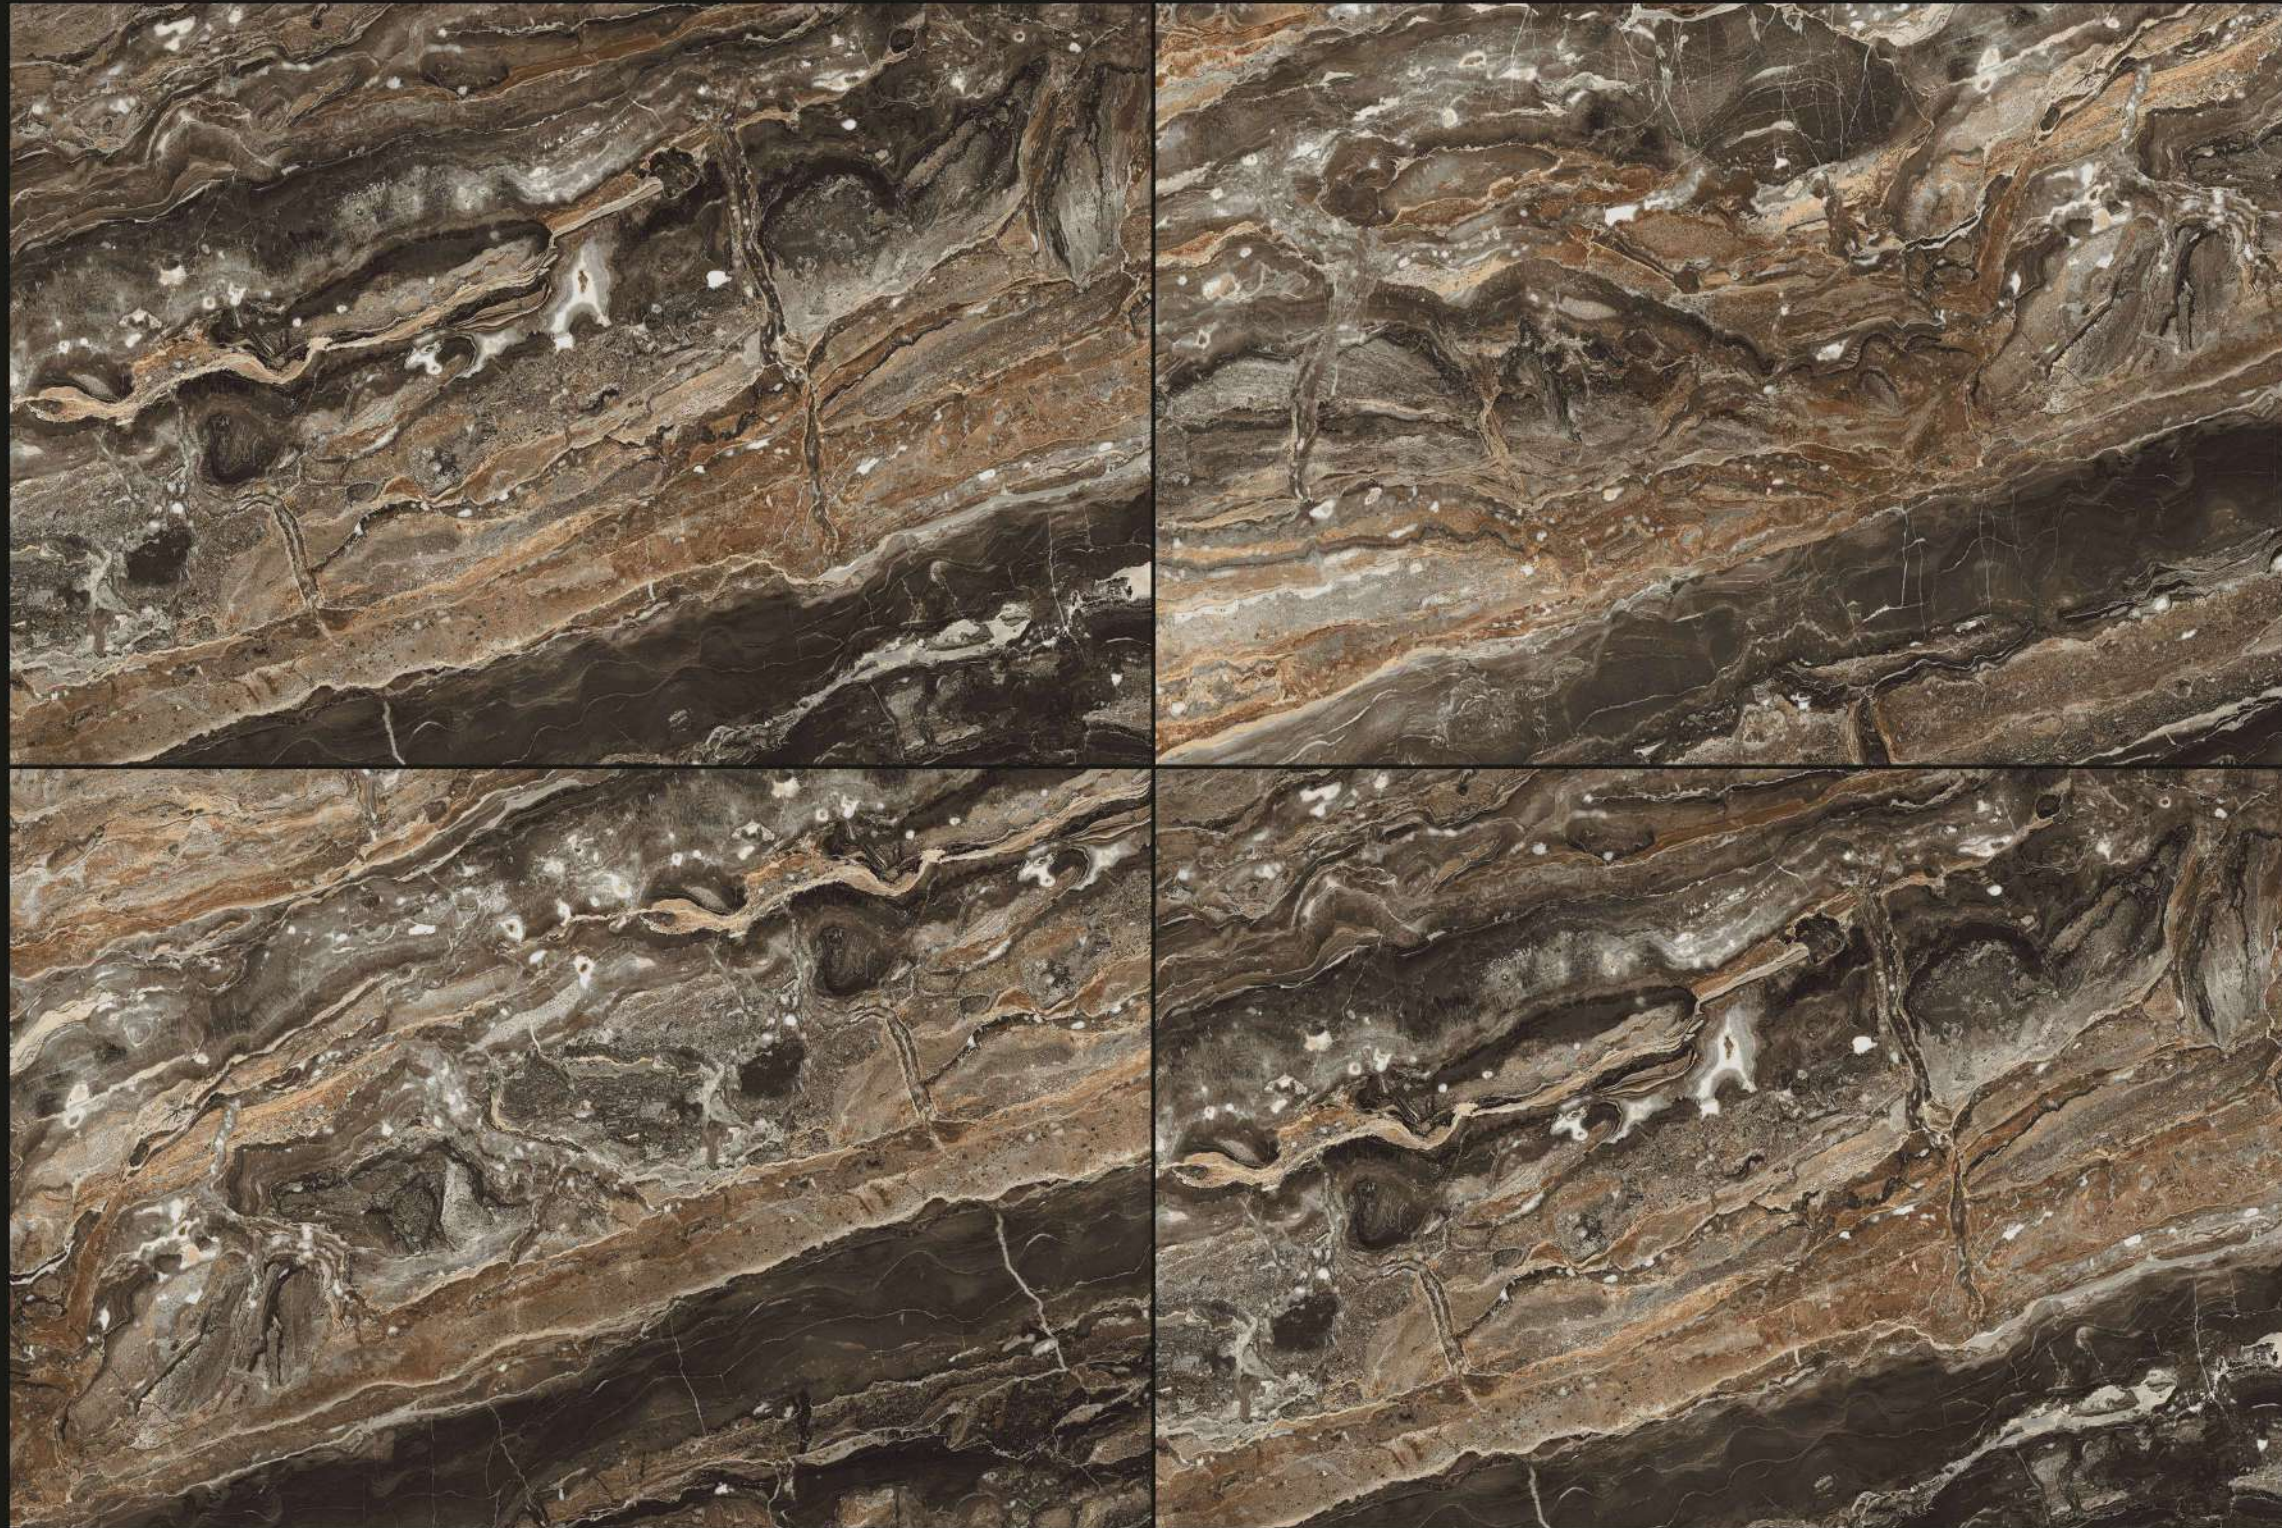

LONIX[®]
ARTISTIC MARMOREUS

MOSEC
BROWN

FINISH : HI GLOSSY

SIZE : 800X1200MM

THICKNESS : 9MM

RANDOM : 3

HI GLOSS
COLLECTION

LONIX[®]
ARTISTIC MARMOREUS